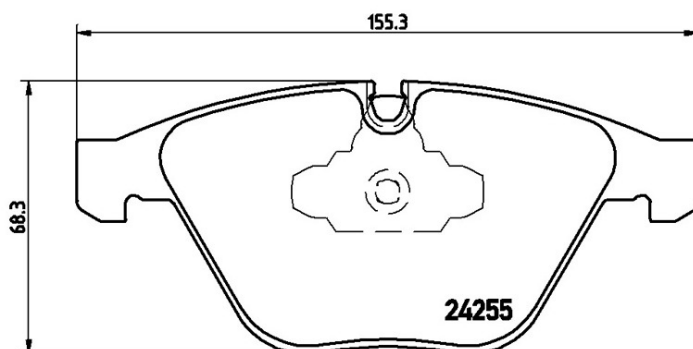

BRAKE PAD XTRA

P 06 055X

The P 06 055X Xtra brake pad is synonymous with reliability

Brembo Xtra brake pads, developed to enhance the advantages of the Xtra and Max discs, are made using the special BRM X L01 compound which consists of more than 30 different components. Compared with the compound used for original-equivalent pads, the new solution assures a higher friction coefficient, which translates to more precise and stable braking, at both high and low temperatures. All this makes for greater driving comfort and improved pedal modularity, without compromising the product's mileage output.

- ✓ OE-equivalent
- ✓ Brembo quality
- ✓ ECE-R90 certificate
- ✓ Safety
- ✓ Performance
- ✓ Sports driving

Technical specifications

EAN code	Axle	Thickness
8020584068595	Front	20 mm
Width	Height	Braking system
155 mm	68 mm	Teves
Wear indicator	WVA number	
Prepared for wear indicator	23313,24255	