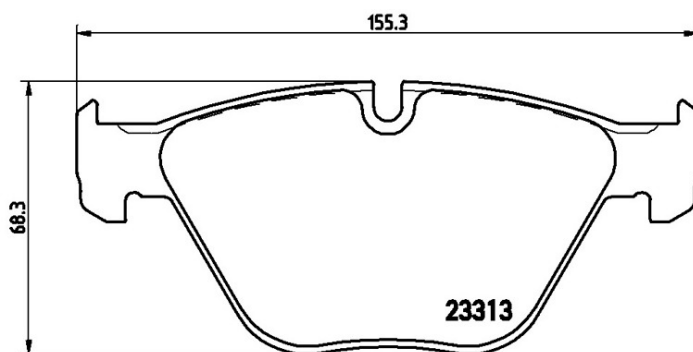

BRAKE PAD XTRA

P 06 055X

The P 06 055X Xtra brake pad is synonymous with reliability

Brembo Xtra brake pads, developed to enhance the advantages of the Xtra and Max discs, are made using the special BRM X L01 compound which consists of more than 30 different components. Compared with the compound used for original-equivalent pads, the new solution assures a higher friction coefficient, which translates to more precise and stable braking, at both high and low temperatures. All this makes for greater driving comfort and improved pedal modularity, without compromising the product's mileage output.

- ✓ OE-equivalent
- ✓ Brembo quality
- ✓ ECE-R90 certificate
- ✓ Safety
- ✓ Performance
- ✓ Sports driving

Technical specifications

EAN code	Axle	Thickness
8020584068595	Front	20 mm
Width	Height	Braking system
155 mm	68 mm	Teves
Wear indicator	WVA number	
Prepared for wear indicator	23313,24255	