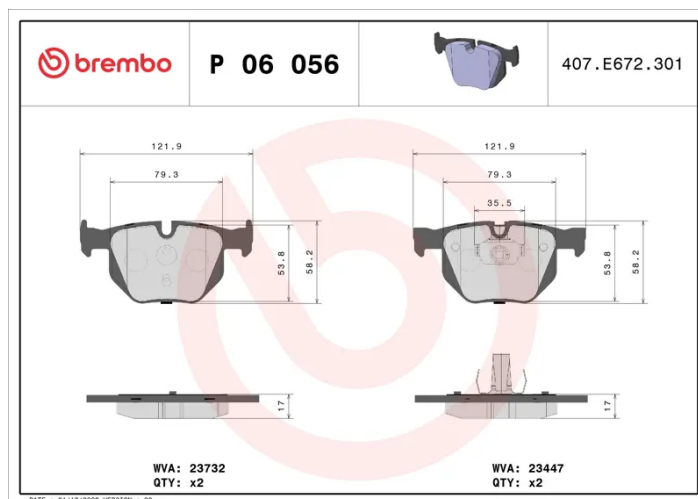

BRAKE PAD

P 06 056

The P 06 056 brake pad is synonymous with reliability

The Brembo brake pad guarantees ultimate safety when braking thanks to the use of more than 100 different compounds, designed according to the type of vehicle and use. Stopping distances reduced to a minimum, maximum driving comfort and silent operation are the most important features of Brembo materials. Brembo brake pads are supplied together with an extensive range of accessories and assembly kits for professional-standard installation.

- ✓ OE-equivalent
- ✓ Brembo quality
- ✓ ECE-R90 certificate
- ✓ Safety
- ✓ Performance
- ✓ Comfort
- ✓ With accessories

Technical specifications

EAN code
8020584090206

Axle
Rear

Thickness
17 mm

Width
122 mm

Height
58 mm

Braking system
Teves

Wear indicator
Prepared for wear indicator

WVA number
23447,23732

Accessories
With accessories
With anti-squeal shim
With piston clip

COMPATIBLE VEHICLES