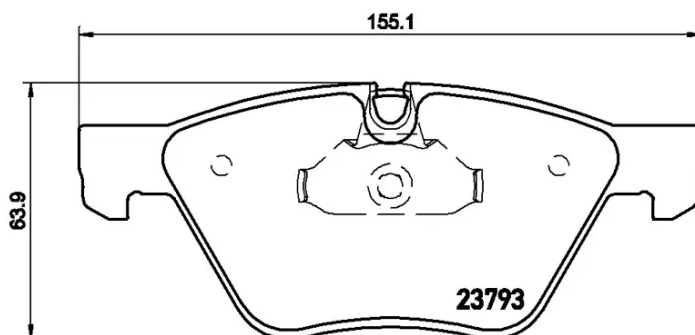

BRAKE PAD

P 06 057

The P 06 057 brake pad is synonymous with reliability

The Brembo brake pad guarantees ultimate safety when braking thanks to the use of more than 100 different compounds, designed according to the type of vehicle and use. Stopping distances reduced to a minimum, maximum driving comfort and silent operation are the most important features of Brembo materials. Brembo brake pads are supplied together with an extensive range of accessories and assembly kits for professional-standard installation.

- ✓ OE-equivalent
- ✓ Brembo quality
- ✓ ECE-R90 certificate
- ✓ Safety
- ✓ Performance
- ✓ Comfort
- ✓ With accessories

Technical specifications

EAN code 8020584090213	Axle Front	Thickness 20 mm
Width 155 mm	Height 64 mm	Braking system Teves
Wear indicator Prepared for wear indicator	WVA number 23793,23794	Accessories With accessories With anti-squeal shim With piston clip