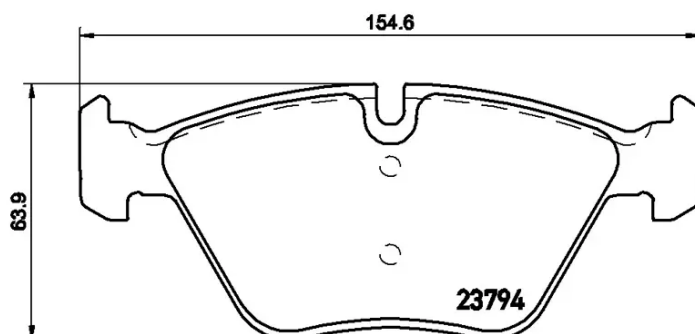

BRAKE PAD

P 06 057

The P 06 057 brake pad is synonymous with reliability

The Brembo brake pad guarantees ultimate safety when braking thanks to the use of more than 100 different compounds, designed according to the type of vehicle and use. Stopping distances reduced to a minimum, maximum driving comfort and silent operation are the most important features of Brembo materials. Brembo brake pads are supplied together with an extensive range of accessories and assembly kits for professional-standard installation.

- ✓ OE-equivalent
- ✓ Brembo quality
- ✓ ECE-R90 certificate
- ✓ Safety
- ✓ Performance
- ✓ Comfort
- ✓ With accessories

Technical specifications

EAN code 8020584090213	Axle Front	Thickness 20 mm
Width 155 mm	Height 64 mm	Braking system Teves
Wear indicator Prepared for wear indicator	WVA number 23793,23794	Accessories With accessories With anti-squeal shim With piston clip