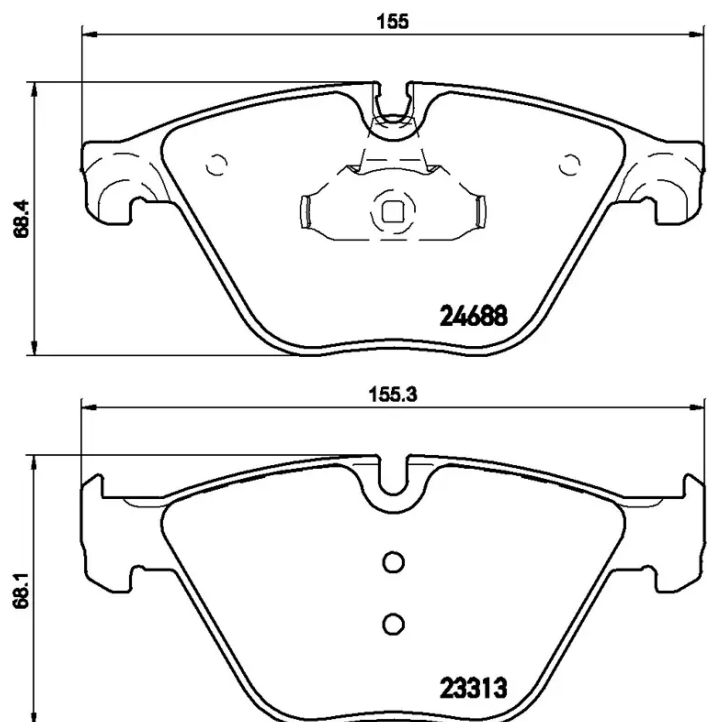

BRAKE PAD

P 06 074

The P 06 074 brake pad is synonymous with reliability

The Brembo brake pad guarantees ultimate safety when braking thanks to the use of more than 100 different compounds, designed according to the type of vehicle and use. Stopping distances reduced to a minimum, maximum driving comfort and silent operation are the most important features of Brembo materials. Brembo brake pads are supplied together with an extensive range of accessories and assembly kits for professional-standard installation.

- ✓ OE-equivalent
- ✓ Brembo quality
- ✓ ECE-R90 certificate
- ✓ Safety
- ✓ Performance
- ✓ Comfort
- ✓ With accessories

Technical specifications

EAN code 8020584102688	Axle Front	Thickness 19 mm
Width 155 mm	Height 68 mm	Braking system Teves
Wear indicator Prepared for wear indicator	WVA number 24688,23313	Accessories With anti-squeal shim With piston clip With accessories