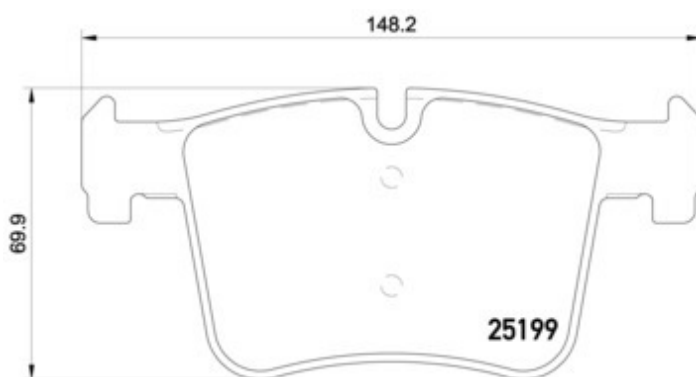

# BRAKE PAD XTRA P 06 075X

The P 06 075X Xtra brake pad is synonymous with reliability

Brembo Xtra brake pads, developed to enhance the advantages of the Xtra and Max discs, are made using the special BRM X L01 compound which consists of more than 30 different components. Compared with the compound used for original-equivalent pads, the new solution assures a higher friction coefficient, which translates to more precise and stable braking, at both high and low temperatures. All this makes for greater driving comfort and improved pedal modularity, without compromising the product's mileage output.

## Technical specifications

EAN code	Axle	Thickness
<b>8020584068632</b>	<b>Front</b>	<b>19 mm</b>
Width	Height	Braking system
<b>148 mm</b>	<b>70 mm</b>	<b>Bosch</b>
Wear indicator	WVA number	
<b>Prepared for wear indicator</b>	<b>25199,25200</b>	