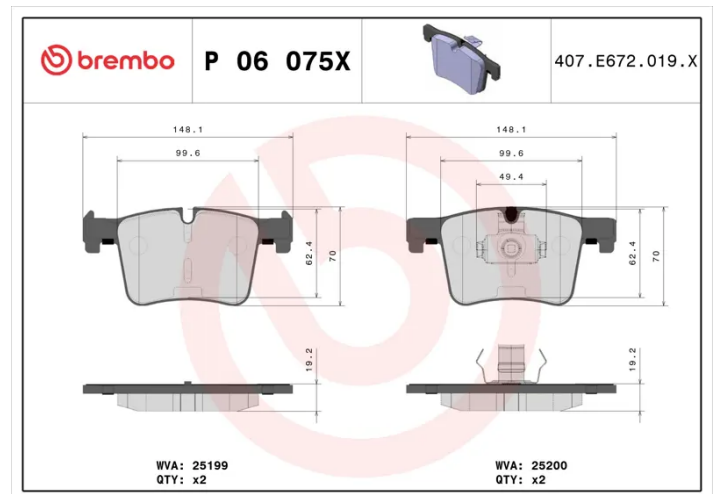

# BRAKE PAD XTRA P 06 075X

The P 06 075X Xtra brake pad is synonymous with reliability

Brembo Xtra brake pads, developed to enhance the advantages of the Xtra and Max discs, are made using the special BRM X L01 compound which consists of more than 30 different components. Compared with the compound used for original-equivalent pads, the new solution assures a higher friction coefficient, which translates to more precise and stable braking, at both high and low temperatures. All this makes for greater driving comfort and improved pedal modularity, without compromising the product's mileage output.

## Technical specifications

EAN code <b>8020584068632</b>	Axle <b>Front</b>	Thickness <b>19 mm</b>
Width <b>148 mm</b>	Height <b>70 mm</b>	Braking system <b>Bosch</b>
Wear indicator <b>Prepared for wear indicator</b>	WVA number <b>25199,25200</b>	Accessories <b>With anti-squeal shim</b>