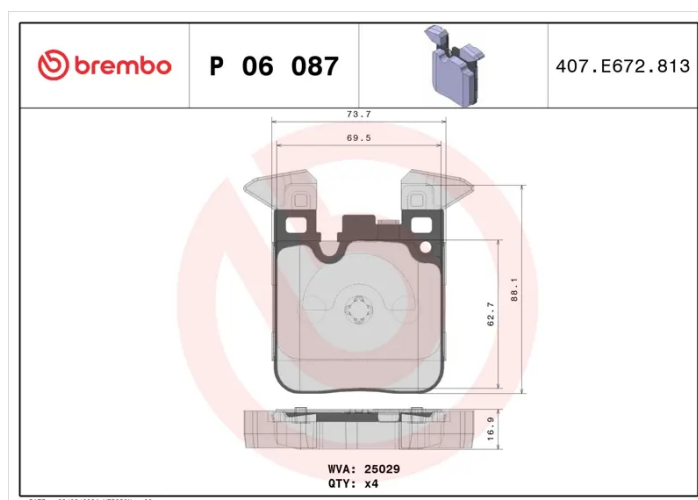

BRAKE PAD

P 06 087

The P 06 087 brake pad is synonymous with reliability

The Brembo brake pad guarantees ultimate safety when braking thanks to the use of more than 100 different compounds, designed according to the type of vehicle and use. Stopping distances reduced to a minimum, maximum driving comfort and silent operation are the most important features of Brembo materials. Brembo brake pads are supplied together with an extensive range of accessories and assembly kits for professional-standard installation.

- ✓ OE-equivalent
- ✓ Brembo quality
- ✓ ECE-R90 certificate
- ✓ Safety
- ✓ Performance
- ✓ Comfort

Technical specifications

EAN code 8020584111611	Axle Rear	Thickness 17 mm
Width 72 mm	Height 88 mm	Braking system Brembo
Wear indicator Prepared for wear indicator	WVA number 25029	Accessories With anti-squeal shim With counterweights