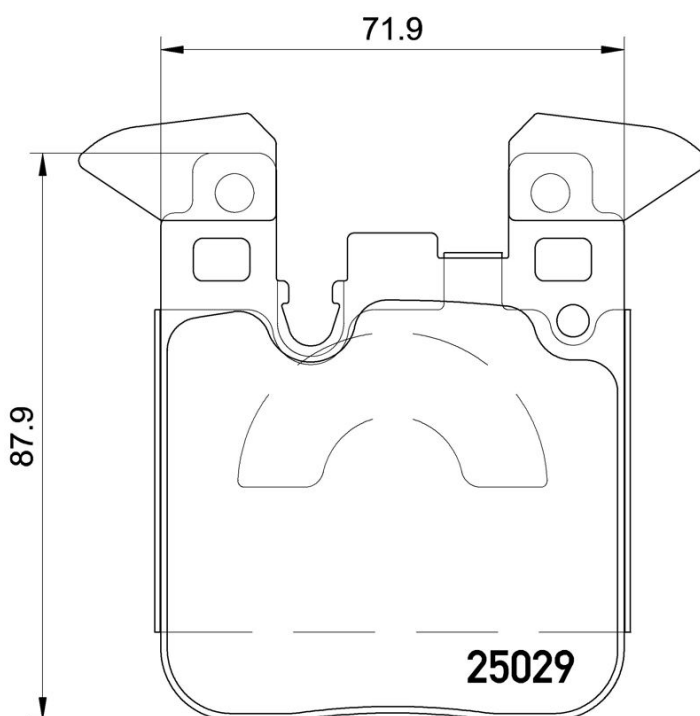

BRAKE PAD

P 06 087

The P 06 087 brake pad is synonymous with reliability

The Brembo brake pad guarantees ultimate safety when braking thanks to the use of more than 100 different compounds, designed according to the type of vehicle and use. Stopping distances reduced to a minimum, maximum driving comfort and silent operation are the most important features of Brembo materials. Brembo brake pads are supplied together with an extensive range of accessories and assembly kits for professional-standard installation.

- ✓ OE-equivalent
- ✓ Brembo quality
- ✓ ECE-R90 certificate
- ✓ Safety
- ✓ Performance
- ✓ Comfort

Technical specifications

EAN code	Axle	Thickness
8020584111611	Rear	17 mm
Width	Height	Braking system
72 mm	88 mm	Brembo
Wear indicator	WVA number	Accessories
Prepared for wear indicator	25029	With counterweights With anti-squeal shim