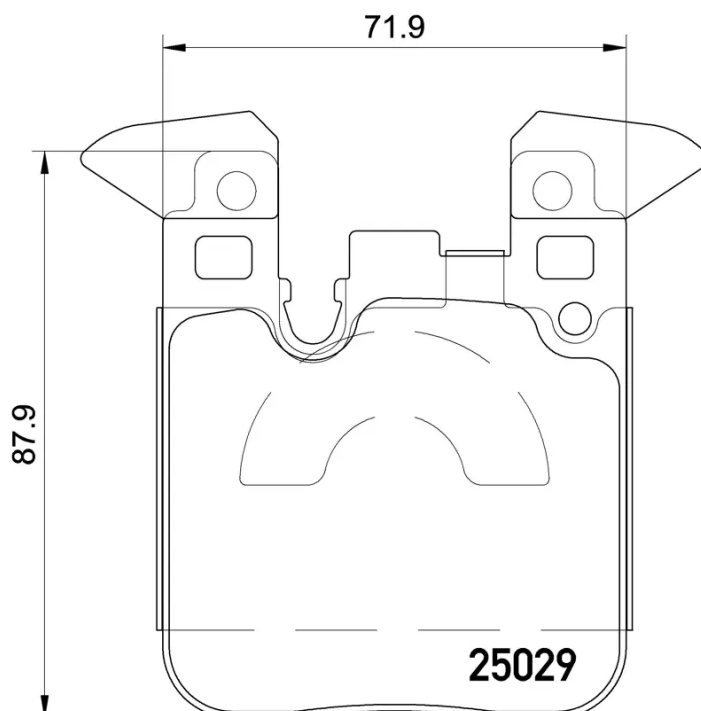

BRAKE PAD XTRA

P 06 087X

The P 06 087X Xtra brake pad is synonymous with reliability

Brembo Xtra brake pads, developed to enhance the advantages of the Xtra and Max discs, are made using the special BRM X L01 compound which consists of more than 30 different components. Compared with the compound used for original-equivalent pads, the new solution assures a higher friction coefficient, which translates to more precise and stable braking, at both high and low temperatures. All this makes for greater driving comfort and improved pedal modularity, without compromising the product's mileage output.

- ✓ OE-equivalent
- ✓ Brembo quality
- ✓ ECE-R90 certificate
- ✓ Safety
- ✓ Performance
- ✓ Sports driving

Technical specifications

EAN code	Axle	Thickness
8020584068656	Rear	17 mm
Width	Height	Braking system
72 mm	88 mm	Brembo
Wear indicator	WVA number	Accessories
Prepared for wear indicator	25029	With anti-squeal shim With counterweights