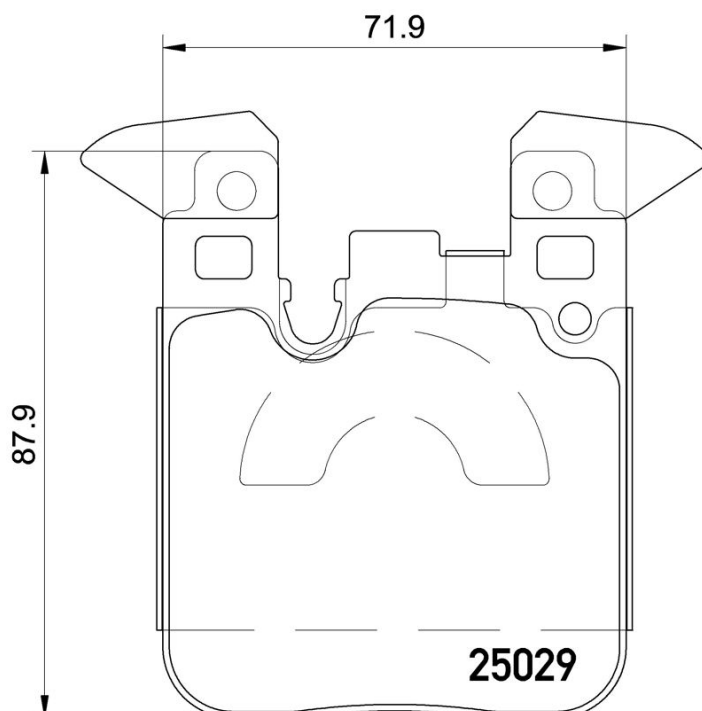

BRAKE PAD XTRA

P 06 087X

The P 06 087X Xtra brake pad is synonymous with reliability

Brembo Xtra brake pads, developed to enhance the advantages of the Xtra and Max discs, are made using the special BRM X L01 compound which consists of more than 30 different components. Compared with the compound used for original-equivalent pads, the new solution assures a higher friction coefficient, which translates to more precise and stable braking, at both high and low temperatures. All this makes for greater driving comfort and improved pedal modularity, without compromising the product's mileage output.

- ✓ OE-equivalent
- ✓ Brembo quality
- ✓ ECE-R90 certificate
- ✓ Safety
- ✓ Performance
- ✓ Sports driving

Technical specifications

EAN code	Axle	Thickness
8020584068656	Rear	17 mm
Width	Height	Braking system
72 mm	88 mm	Brembo
Wear indicator	WVA number	Accessories
Prepared for wear indicator	25029	With counterweights With anti-squeal shim