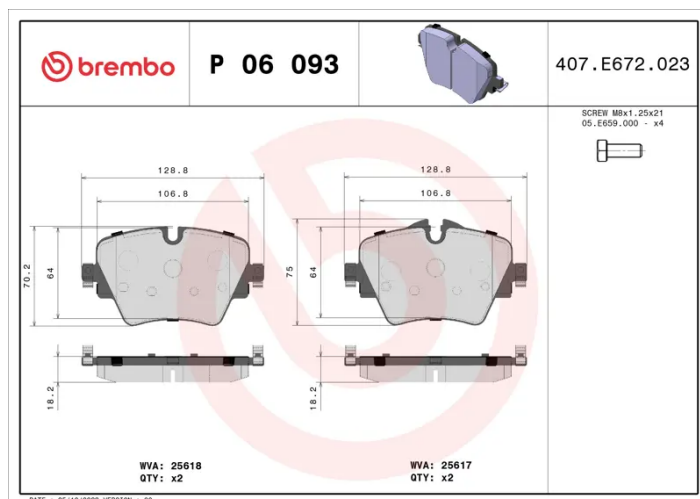

- ✓ OE-equivalent
- ✓ Brembo quality
- ✓ ECE-R90 certificate
- ✓ Safety
- ✓ Performance
- ✓ Comfort
- ✓ With accessories

Technical specifications

EAN code
8020584080092

Axle
Front

Thickness
19 mm

Width
129 mm

Height
70 mm

Braking system
Lucas

Wear indicator
Prepared for wear indicator

WVA number
25617,25618

Accessories
**With anti-squeal shim
With brake caliper bolts
With accessories**

COMPATIBLE VEHICLES

COMPATIBLE OE PART NUMBERS