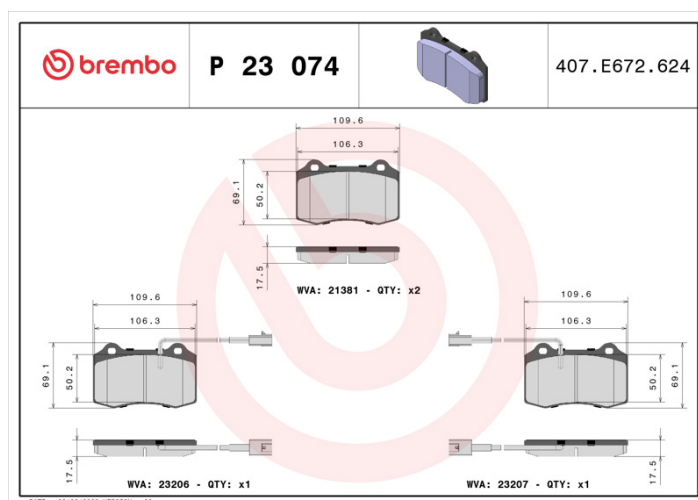

### Technical specifications

EAN code	Axle	Thickness
<b>8020584051443</b>	<b>Front</b>	<b>18 mm</b>
Width	Height	Braking system
<b>110 mm</b>	<b>69 mm</b>	<b>Brembo</b>
Wear indicator	WVA number	
<b>Electric</b>	<b>23206,23207,21381</b>	