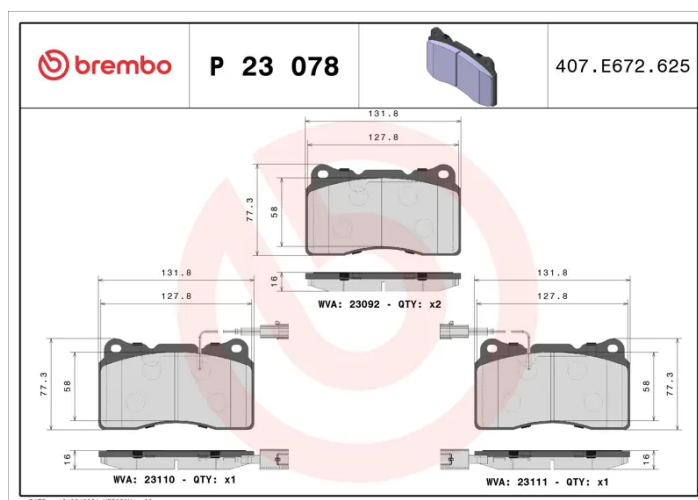

BRAKE PAD

P 23 078

The P 23 078 brake pad is synonymous with reliability

The Brembo brake pad guarantees ultimate safety when braking thanks to the use of more than 100 different compounds, designed according to the type of vehicle and use. Stopping distances reduced to a minimum, maximum driving comfort and silent operation are the most important features of Brembo materials. Brembo brake pads are supplied together with an extensive range of accessories and assembly kits for professional-standard installation.

- ✓ OE-equivalent
- ✓ Brembo quality
- ✓ ECE-R90 certificate
- ✓ Safety
- ✓ Performance
- ✓ Comfort

Technical specifications

EAN code 8020584051481	Axle Front	Thickness 16 mm
Width 132 mm	Height 77 mm	Braking system Brembo
Wear indicator Electric	WVA number 23110,23111,23092	Accessories With anti-squeal shim