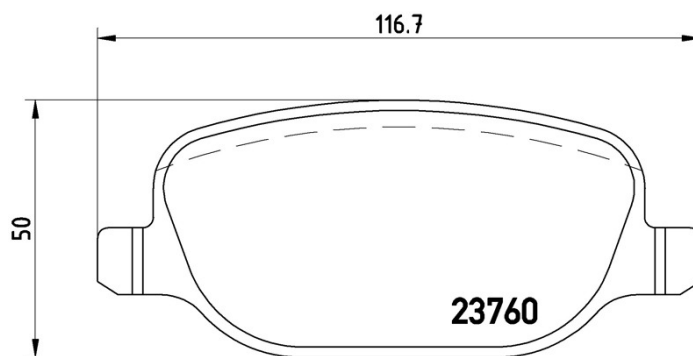

BRAKE PAD

P 23 089

The P 23 089 brake pad is synonymous with reliability

The Brembo brake pad guarantees ultimate safety when braking thanks to the use of more than 100 different compounds, designed according to the type of vehicle and use. Stopping distances reduced to a minimum, maximum driving comfort and silent operation are the most important features of Brembo materials. Brembo brake pads are supplied together with an extensive range of accessories and assembly kits for professional-standard installation.

- ✓ OE-equivalent
- ✓ Brembo quality
- ✓ ECE-R90 certificate
- ✓ Safety
- ✓ Performance
- ✓ Comfort

Technical specifications

EAN code	Axle	Thickness
8020584051597	Rear	18 mm
Width	Height	Braking system
117 mm	50 mm	Lucas
Wear indicator	WVA number	Accessories
Without	23760	With brake caliper bolts