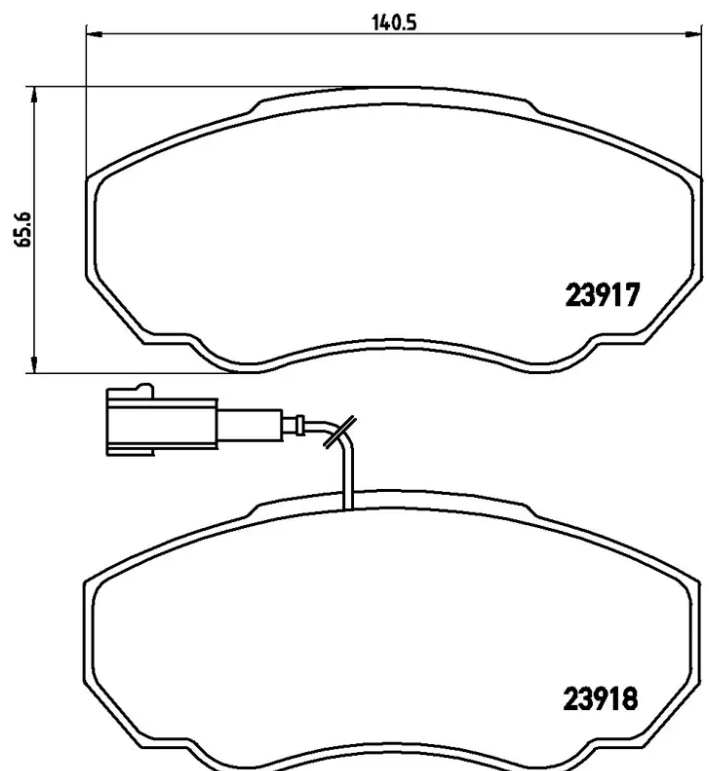

BRAKE PAD

P 23 091

The P 23 091 brake pad is synonymous with reliability

The Brembo brake pad guarantees ultimate safety when braking thanks to the use of more than 100 different compounds, designed according to the type of vehicle and use. Stopping distances reduced to a minimum, maximum driving comfort and silent operation are the most important features of Brembo materials. Brembo brake pads are supplied together with an extensive range of accessories and assembly kits for professional-standard installation.

- ✓ OE-equivalent
- ✓ Brembo quality
- ✓ ECE-R90 certificate
- ✓ Safety
- ✓ Performance
- ✓ Comfort
- ✓ With accessories

Technical specifications

EAN code 8020584051610	Axle Front	Thickness 19 mm
Width 141 mm	Height 66 mm	Braking system Brembo
Wear indicator Electric	WVA number 23917,23918	Accessories With anti-squeal shim With accessories With brake caliper bolts