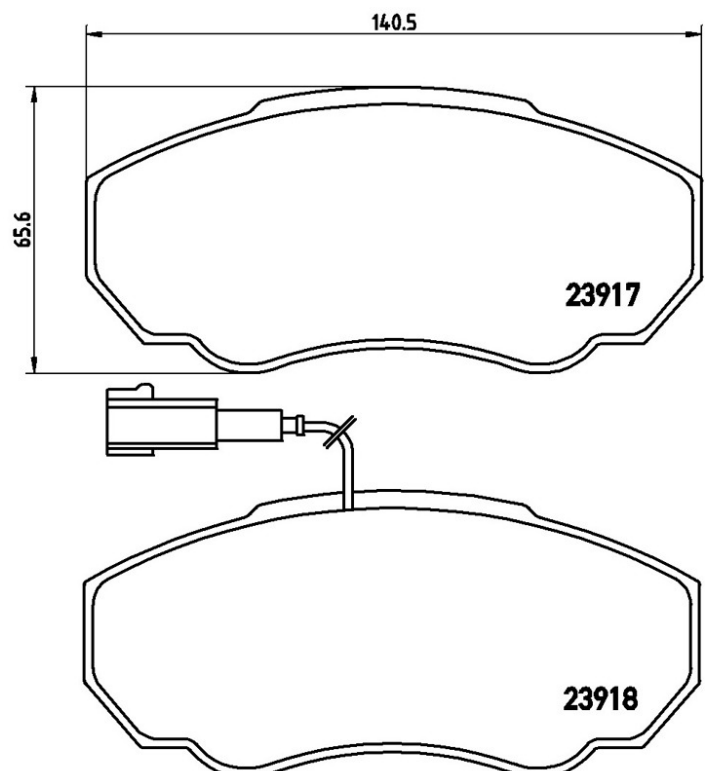

### Technical specifications

|                      |                    |  |
|----------------------|--------------------|--|
| EAN code             | Axle               | Thickness  |
| <b>8020584051610</b> | <b>Front</b>       | <b>19 mm</b>   |
| Width                | Height             | Braking system   |
| <b>141 mm</b>        | <b>66 mm</b>       | <b>Brembo</b>  |
| Wear indicator       | WVA number         | Accessories  |
| <b>Electric</b>      | <b>23917,23918</b> | <b>With accessories</b><br><b>With brake caliper bolts</b> |