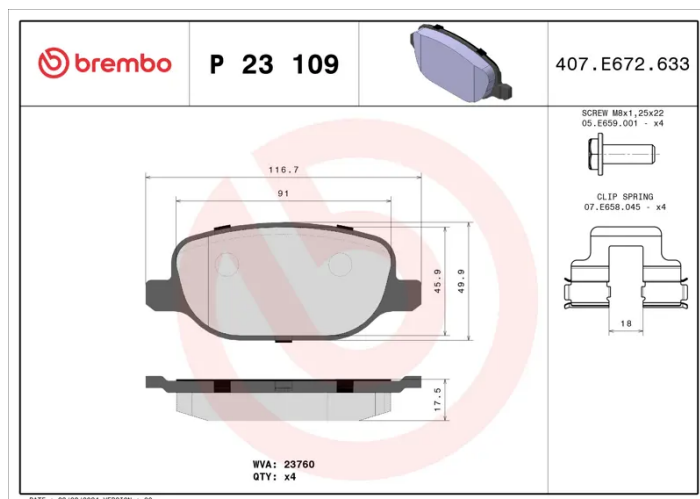

BRAKE PAD

P 23 109

The P 23 109 brake pad is synonymous with reliability

The Brembo brake pad guarantees ultimate safety when braking thanks to the use of more than 100 different compounds, designed according to the type of vehicle and use. Stopping distances reduced to a minimum, maximum driving comfort and silent operation are the most important features of Brembo materials. Brembo brake pads are supplied together with an extensive range of accessories and assembly kits for professional-standard installation.

- ✓ OE-equivalent
- ✓ Brembo quality
- ✓ ECE-R90 certificate
- ✓ Safety
- ✓ Performance
- ✓ Comfort
- ✓ With accessories

Technical specifications

EAN code 8020584059814	Axle Rear	Thickness 18 mm
Width 117 mm	Height 50 mm	Braking system Lucas
Wear indicator Without	WVA number 23760	Accessories With accessories With anti-squeal shim With brake caliper bolts