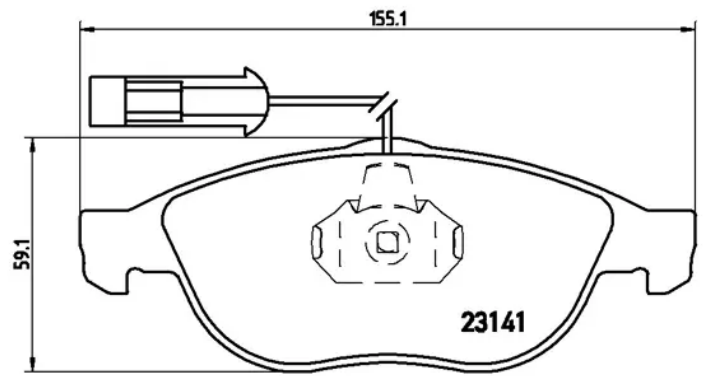

BRAKE PAD

P 23 114

The P 23 114 brake pad is synonymous with reliability

The Brembo brake pad guarantees ultimate safety when braking thanks to the use of more than 100 different compounds, designed according to the type of vehicle and use. Stopping distances reduced to a minimum, maximum driving comfort and silent operation are the most important features of Brembo materials. Brembo brake pads are supplied together with an extensive range of accessories and assembly kits for professional-standard installation.

- ✓ OE-equivalent
- ✓ Brembo quality
- ✓ ECE-R90 certificate
- ✓ Safety
- ✓ Performance
- ✓ Comfort

Technical specifications

EAN code	Axle	Thickness
8020584060278	Front	19 mm
Width	Height	Braking system
155 mm	59 mm	Teves
Wear indicator	WVA number	Accessories
Electric	23140,23141,24095	With anti-squeal shim