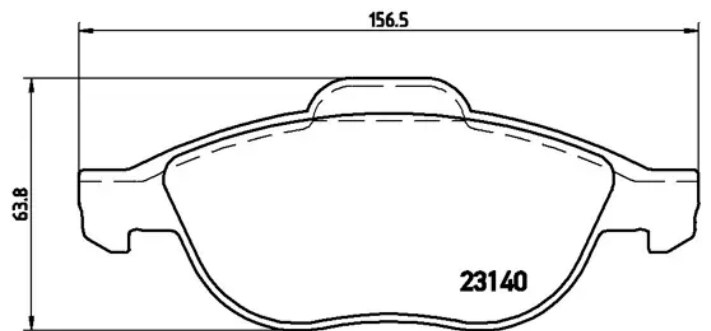

BRAKE PAD

P 23 114

The P 23 114 brake pad is synonymous with reliability

The Brembo brake pad guarantees ultimate safety when braking thanks to the use of more than 100 different compounds, designed according to the type of vehicle and use. Stopping distances reduced to a minimum, maximum driving comfort and silent operation are the most important features of Brembo materials. Brembo brake pads are supplied together with an extensive range of accessories and assembly kits for professional-standard installation.

- ✓ OE-equivalent
- ✓ Brembo quality
- ✓ ECE-R90 certificate
- ✓ Safety
- ✓ Performance
- ✓ Comfort

Technical specifications

EAN code	Axle	Thickness
8020584060278	Front	19 mm
Width	Height	Braking system
155 mm	59 mm	Teves
Wear indicator	WVA number	Accessories
Electric	23140,23141,24095	With anti-squeal shim