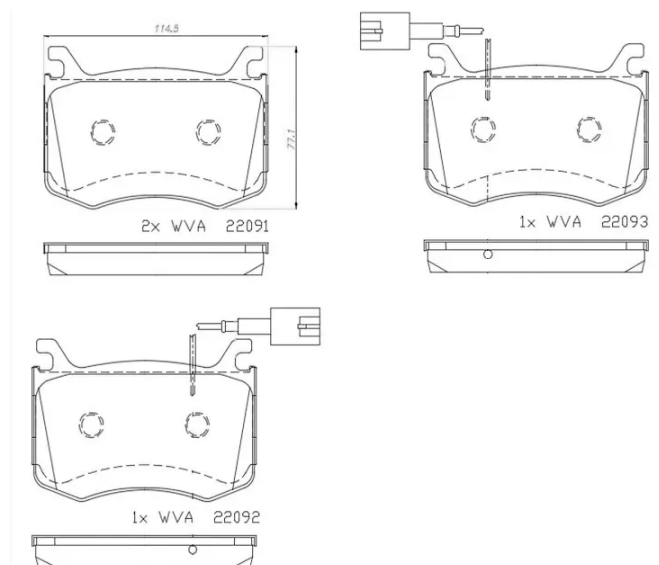

BRAKE PAD

P 23 183

The P 23 183 brake pad is synonymous with reliability

The Brembo brake pad guarantees ultimate safety when braking thanks to the use of more than 100 different compounds, designed according to the type of vehicle and use. Stopping distances reduced to a minimum, maximum driving comfort and silent operation are the most important features of Brembo materials. Brembo brake pads are supplied together with an extensive range of accessories and assembly kits for professional-standard installation.

- ✓ OE-equivalent
- ✓ Brembo quality
- ✓ ECE-R90 certificate
- ✓ Safety
- ✓ Performance
- ✓ Comfort

Technical specifications

EAN code 8020584087367	Axle Front	Thickness 15 mm
Width 115 mm	Height 77 mm	Braking system Brembo
Wear indicator Electric	WVA number 22091,22092,22093	Accessories With anti-squeal shim