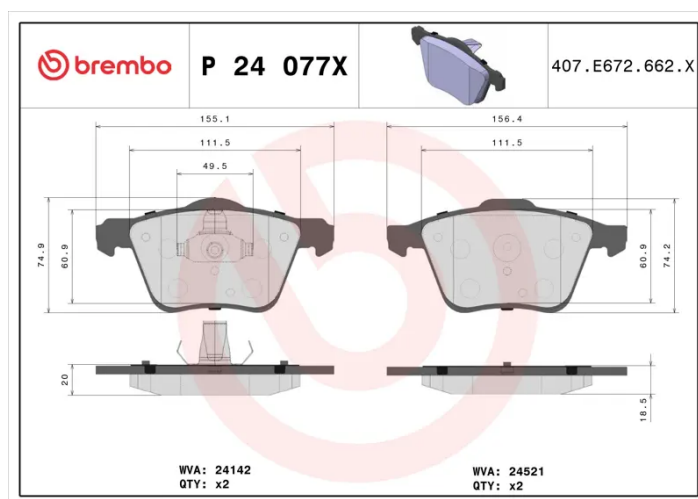

BRAKE PAD XTRA P 24 077X

The P 24 077X Xtra brake pad is synonymous with reliability

Brembo Xtra brake pads, developed to enhance the advantages of the Xtra and Max discs, are made using the special BRM X L01 compound which consists of more than 30 different components. Compared with the compound used for original-equivalent pads, the new solution assures a higher friction coefficient, which translates to more precise and stable braking, at both high and low temperatures. All this makes for greater driving comfort and improved pedal modularity, without compromising the product's mileage output.

- ✓ OE-equivalent
- ✓ Brembo quality
- ✓ ECE-R90 certificate
- ✓ Safety
- ✓ Performance
- ✓ Sports driving

Technical specifications

EAN code 8020584068793	Axle Front	Thickness 19 mm
Width 155 mm	Height 74 mm	Braking system Teves
Wear indicator Without	WVA number 24142,24521	Accessories With anti-squeal shim