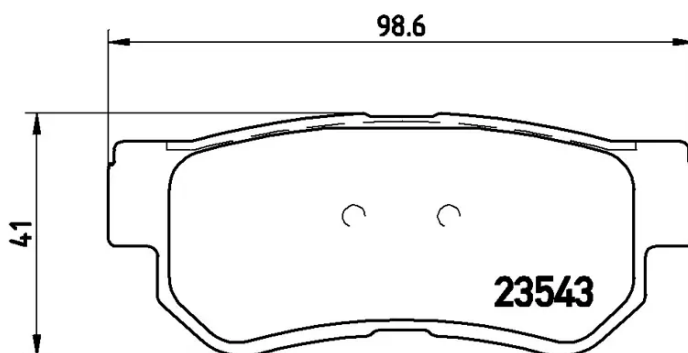

BRAKE PAD

P 30 014

The P 30 014 brake pad is synonymous with reliability

The Brembo brake pad guarantees ultimate safety when braking thanks to the use of more than 100 different compounds, designed according to the type of vehicle and use. Stopping distances reduced to a minimum, maximum driving comfort and silent operation are the most important features of Brembo materials. Brembo brake pads are supplied together with an extensive range of accessories and assembly kits for professional-standard installation.

- ✓ OE-equivalent
- ✓ Brembo quality
- ✓ ECE-R90 certificate
- ✓ Safety
- ✓ Performance
- ✓ Comfort

Technical specifications

EAN code	Axle	Thickness
8020584052846	Rear	15 mm
Width	Height	Braking system
99 mm	41 mm	Mando
Wear indicator	WVA number	Accessories
Acoustic	23544,23543,23545	With anti-squeal shim