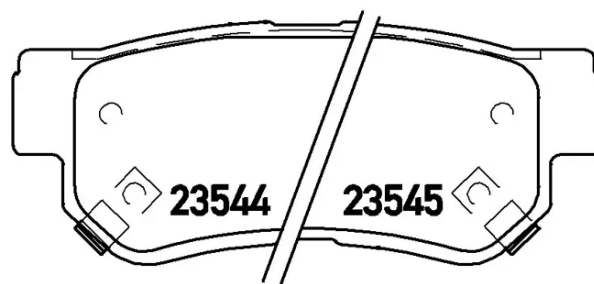

BRAKE PAD

P 30 014

The P 30 014 brake pad is synonymous with reliability

The Brembo brake pad guarantees ultimate safety when braking thanks to the use of more than 100 different compounds, designed according to the type of vehicle and use. Stopping distances reduced to a minimum, maximum driving comfort and silent operation are the most important features of Brembo materials. Brembo brake pads are supplied together with an extensive range of accessories and assembly kits for professional-standard installation.

- ✓ OE-equivalent
- ✓ Brembo quality
- ✓ ECE-R90 certificate
- ✓ Safety
- ✓ Performance
- ✓ Comfort

Technical specifications

EAN code	Axle	Thickness
8020584052846	Rear	15 mm
Width	Height	Braking system
99 mm	41 mm	Mando
Wear indicator	WVA number	Accessories
Acoustic	23544,23543,23545	With anti-squeal shim