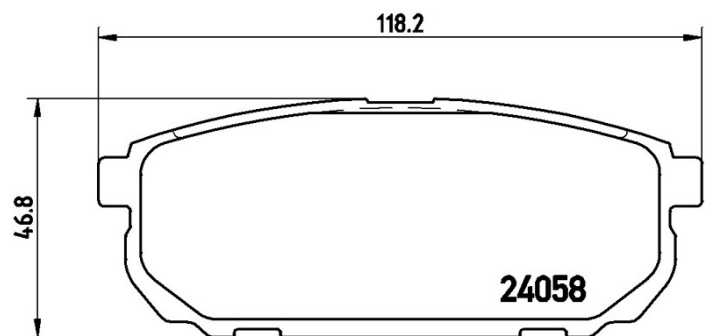

BRAKE PAD

P 30 023

The P 30 023 brake pad is synonymous with reliability

The Brembo brake pad guarantees ultimate safety when braking thanks to the use of more than 100 different compounds, designed according to the type of vehicle and use. Stopping distances reduced to a minimum, maximum driving comfort and silent operation are the most important features of Brembo materials. Brembo brake pads are supplied together with an extensive range of accessories and assembly kits for professional-standard installation.

- ✓ OE-equivalent
- ✓ Brembo quality
- ✓ ECE-R90 certificate
- ✓ Safety
- ✓ Performance
- ✓ Comfort

Technical specifications

EAN code	Axle	Thickness
8020584059852	Rear	16 mm
Width	Height	Braking system
118 mm	47 mm	Sumitomo
Wear indicator	WVA number	
Acoustic	23993,23997,24058	