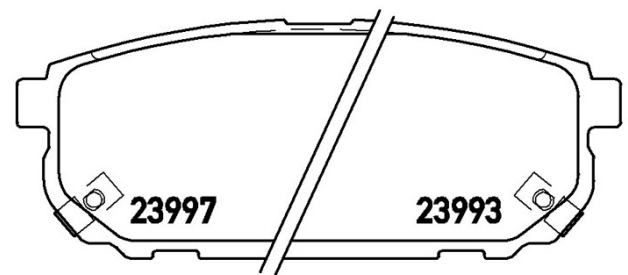

BRAKE PAD

P 30 023

The P 30 023 brake pad is synonymous with reliability

The Brembo brake pad guarantees ultimate safety when braking thanks to the use of more than 100 different compounds, designed according to the type of vehicle and use. Stopping distances reduced to a minimum, maximum driving comfort and silent operation are the most important features of Brembo materials. Brembo brake pads are supplied together with an extensive range of accessories and assembly kits for professional-standard installation.

- ✓ OE-equivalent
- ✓ Brembo quality
- ✓ ECE-R90 certificate
- ✓ Safety
- ✓ Performance
- ✓ Comfort

Technical specifications

EAN code	Axle	Thickness
8020584059852	Rear	16 mm
Width	Height	Braking system
118 mm	47 mm	Sumitomo
Wear indicator	WVA number	
Acoustic	23993,23997,24058	