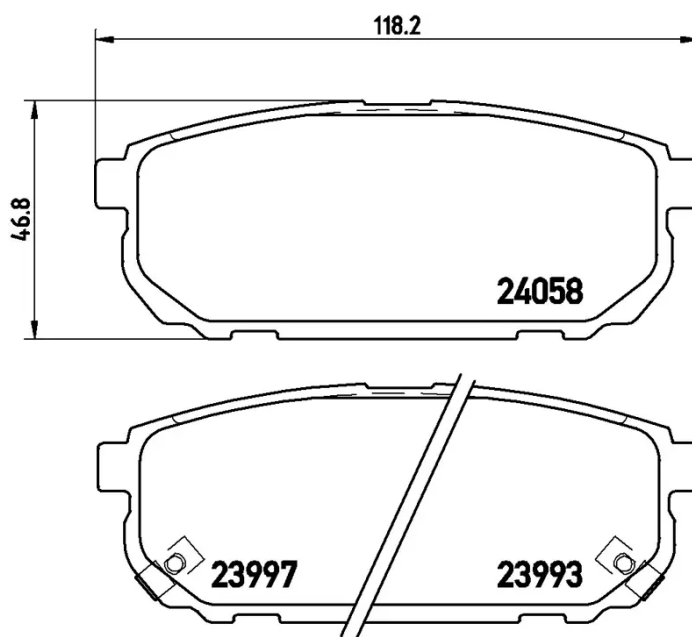

BRAKE PAD

P 30 023

The P 30 023 brake pad is synonymous with reliability

The Brembo brake pad guarantees ultimate safety when braking thanks to the use of more than 100 different compounds, designed according to the type of vehicle and use. Stopping distances reduced to a minimum, maximum driving comfort and silent operation are the most important features of Brembo materials. Brembo brake pads are supplied together with an extensive range of accessories and assembly kits for professional-standard installation.

- ✓ OE-equivalent
- ✓ Brembo quality
- ✓ ECE-R90 certificate
- ✓ Safety
- ✓ Performance
- ✓ Comfort

Technical specifications

EAN code	Axle	Thickness
8020584059852	Rear	16 mm
Width	Height	Braking system
118 mm	47 mm	Sumitomo
Wear indicator	WVA number	Accessories
Acoustic	23993,24058,23997	With anti-squeal shim