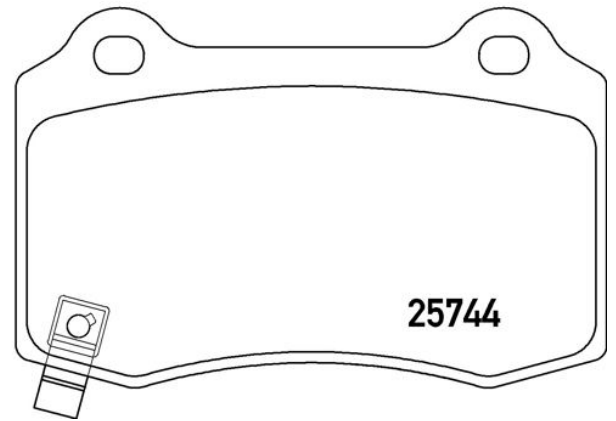

BRAKE PAD

P 30 074

The P 30 074 brake pad is synonymous with reliability

The Brembo brake pad guarantees ultimate safety when braking thanks to the use of more than 100 different compounds, designed according to the type of vehicle and use. Stopping distances reduced to a minimum, maximum driving comfort and silent operation are the most important features of Brembo materials. Brembo brake pads are supplied together with an extensive range of accessories and assembly kits for professional-standard installation.

- ✓ OE-equivalent
- ✓ Brembo quality
- ✓ ECE-R90 certificate
- ✓ Safety
- ✓ Performance
- ✓ Comfort

Technical specifications

EAN code	Axle	Thickness
8020584112489	Front and rear	15 mm
Width	Height	Braking system
107 mm	69 mm	Brembo
Wear indicator	WVA number	
Acoustic	25744,25743	