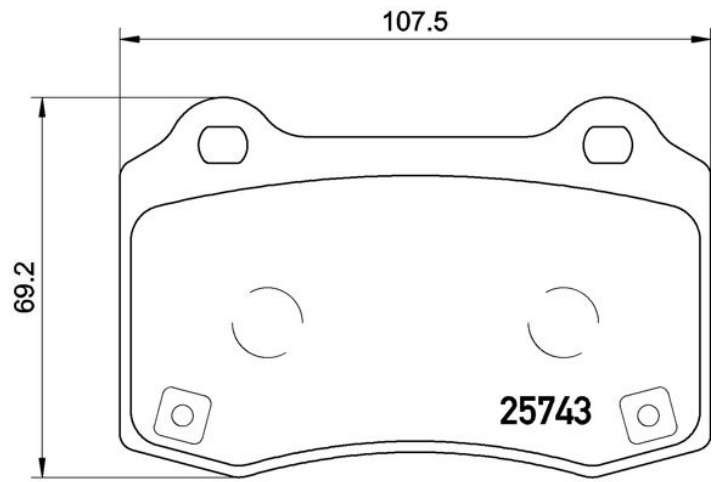

BRAKE PAD

P 30 074

The P 30 074 brake pad is synonymous with reliability

The Brembo brake pad guarantees ultimate safety when braking thanks to the use of more than 100 different compounds, designed according to the type of vehicle and use. Stopping distances reduced to a minimum, maximum driving comfort and silent operation are the most important features of Brembo materials. Brembo brake pads are supplied together with an extensive range of accessories and assembly kits for professional-standard installation.

- ✓ OE-equivalent
- ✓ Brembo quality
- ✓ ECE-R90 certificate
- ✓ Safety
- ✓ Performance
- ✓ Comfort

Technical specifications

EAN code	Axle	Thickness
8020584112489	Front and rear	15 mm
Width	Height	Braking system
107 mm	69 mm	Brembo
Wear indicator	WVA number	
Acoustic	25744,25743	