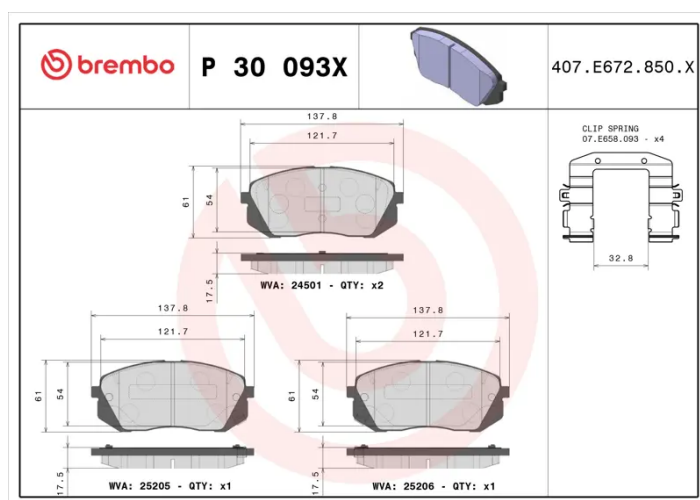

BRAKE PAD XTRA

P 30 093X

The P 30 093X Xtra brake pad is synonymous with reliability

Brembo Xtra brake pads, developed to enhance the advantages of the Xtra and Max discs, are made using the special BRM X L01 compound which consists of more than 30 different components. Compared with the compound used for original-equivalent pads, the new solution assures a higher friction coefficient, which translates to more precise and stable braking, at both high and low temperatures. All this makes for greater driving comfort and improved pedal modularity, without compromising the product's mileage output.

- ✓ OE-equivalent
- ✓ Brembo quality
- ✓ ECE-R90 certificate
- ✓ Safety
- ✓ Performance
- ✓ Sports driving
- ✓ With accessories

Technical specifications

EAN code 8020584121641	Axle Front	Thickness 18 mm
Width 138 mm	Height 61 mm	Braking system Sumitomo
Wear indicator Acoustic	WVA number 25206,24501,25205	Accessories With anti-squeal shim With accessories