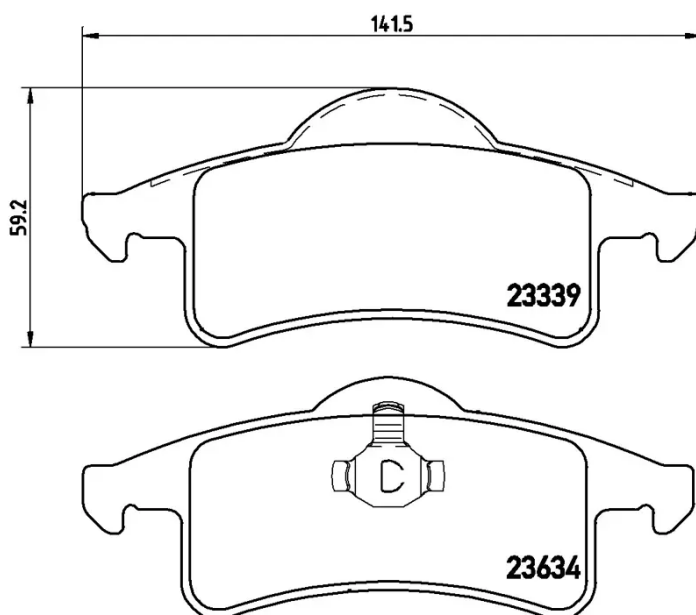

BRAKE PAD

P 37 006

The P 37 006 brake pad is synonymous with reliability

The Brembo brake pad guarantees ultimate safety when braking thanks to the use of more than 100 different compounds, designed according to the type of vehicle and use. Stopping distances reduced to a minimum, maximum driving comfort and silent operation are the most important features of Brembo materials. Brembo brake pads are supplied together with an extensive range of accessories and assembly kits for professional-standard installation.

- ✓ OE-equivalent
- ✓ Brembo quality
- ✓ ECE-R90 certificate
- ✓ Safety
- ✓ Performance
- ✓ Comfort
- ✓ With accessories

Technical specifications

EAN code 8020584053157	Axle Rear	Thickness 17 mm
Width 139 mm	Height 56 mm	Braking system Teves
Wear indicator Without	WVA number 23339,23634	Accessories With anti-squeal shim With piston clip With accessories