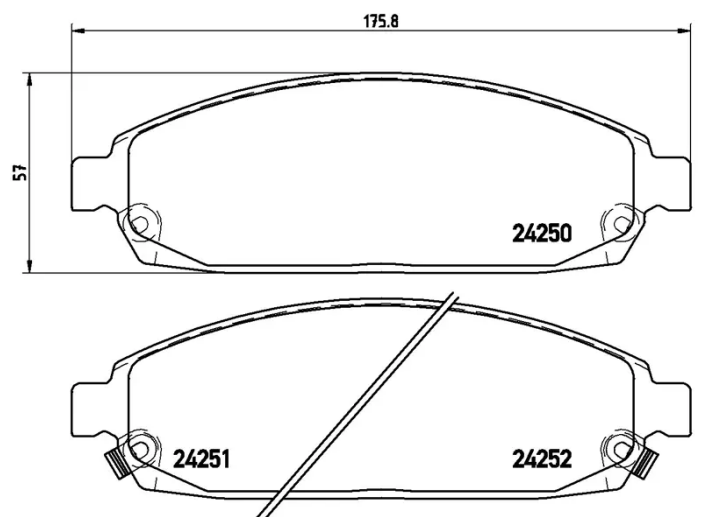

BRAKE PAD

P 37 010

The P 37 010 brake pad is synonymous with reliability

The Brembo brake pad guarantees ultimate safety when braking thanks to the use of more than 100 different compounds, designed according to the type of vehicle and use. Stopping distances reduced to a minimum, maximum driving comfort and silent operation are the most important features of Brembo materials. Brembo brake pads are supplied together with an extensive range of accessories and assembly kits for professional-standard installation.

- ✓ OE-equivalent
- ✓ Brembo quality
- ✓ ECE-R90 certificate
- ✓ Safety
- ✓ Performance
- ✓ Comfort

Technical specifications

| | | |
|----------------|-------------------|-----------------------|
| EAN code | Axle | Thickness |
| 8020584060896 | Front | 19 mm |
| Width | Height | Braking system |
| 176 mm | 57 mm | Akebono |
| Wear indicator | WVA number | Accessories |
| Acoustic | 24250,24251,24252 | With anti-squeal shim |