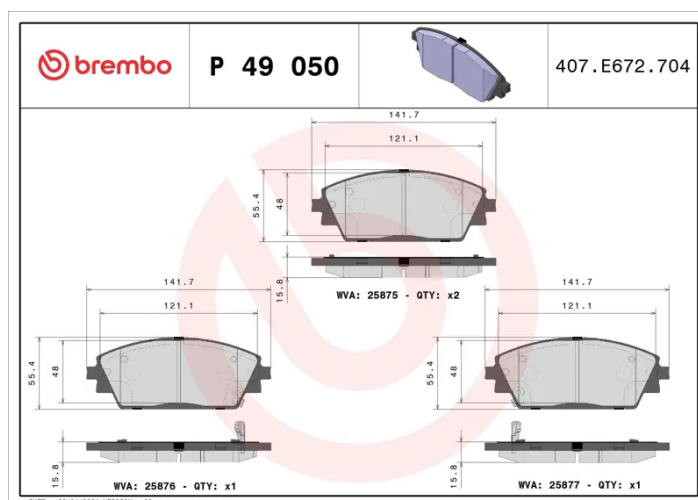

### Technical specifications

EAN code <b>8020584080061</b>	Axle <b>Front</b>	Thickness <b>16 mm</b>
Width <b>142 mm</b>	Height <b>56 mm</b>	Braking system <b>Akebono</b>
Wear indicator <b>Acoustic</b>	WVA number <b>25875,25876,25877</b>	Accessories <b>With anti-squeal shim</b>