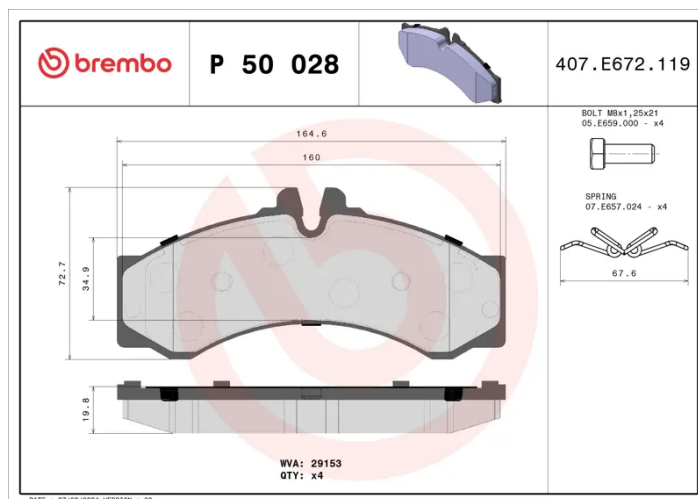

BRAKE PAD

P 50 028

The P 50 028 brake pad is synonymous with reliability

The Brembo brake pad guarantees ultimate safety when braking thanks to the use of more than 100 different compounds, designed according to the type of vehicle and use. Stopping distances reduced to a minimum, maximum driving comfort and silent operation are the most important features of Brembo materials. Brembo brake pads are supplied together with an extensive range of accessories and assembly kits for professional-standard installation.

- ✓ OE-equivalent
- ✓ Brembo quality
- ✓ ECE-R90 certificate
- ✓ Safety
- ✓ Performance
- ✓ Comfort
- ✓ With accessories

Technical specifications

EAN code 8020584054000	Axle Front and rear	Thickness 20 mm
Width 165 mm	Height 73 mm	Braking system Perrot
Wear indicator Prepared for wear indicator	WVA number 29153	Accessories With accessories With anti-squeal shim With brake caliper bolts