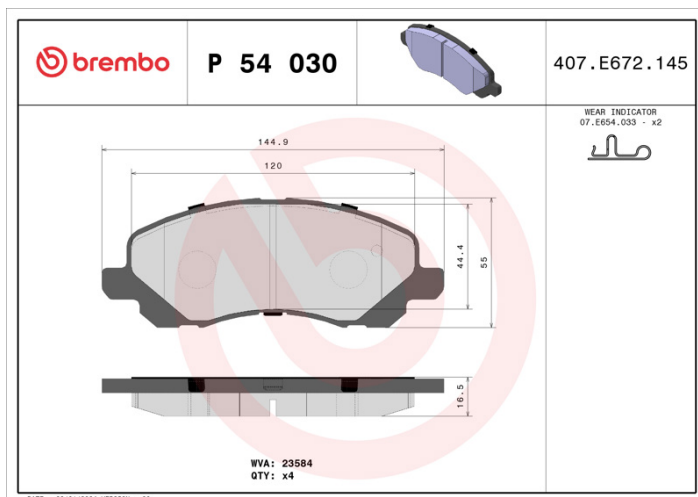

### Technical specifications

EAN code <b>8020584054772</b>	Axle <b>Front</b>	Thickness <b>16 mm</b>
Width <b>145 mm</b>	Height <b>55 mm</b>	Braking system <b>Akebono</b>
Wear indicator <b>Acoustic</b>	WVA number <b>23584</b>	