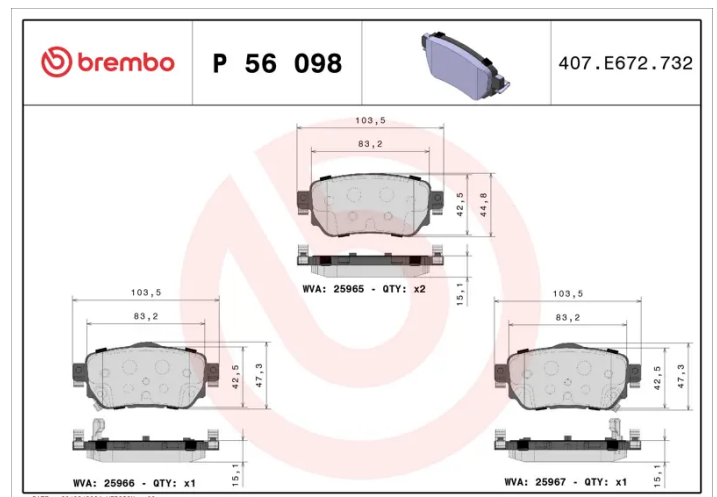

BRAKE PAD

P 56 098

The P 56 098 brake pad is synonymous with reliability

The Brembo brake pad guarantees ultimate safety when braking thanks to the use of more than 100 different compounds, designed according to the type of vehicle and use. Stopping distances reduced to a minimum, maximum driving comfort and silent operation are the most important features of Brembo materials. Brembo brake pads are supplied together with an extensive range of accessories and assembly kits for professional-standard installation.

- ✓ OE-equivalent
- ✓ Brembo quality
- ✓ ECE-R90 certificate
- ✓ Safety
- ✓ Performance
- ✓ Comfort

Technical specifications

EAN code 8020584112656	Axle Rear	Thickness 15 mm
Width 104 mm	Height 45 mm	Braking system TRW
Wear indicator Acoustic	WVA number 25965,25966,25967	Accessories With anti-squeal shim