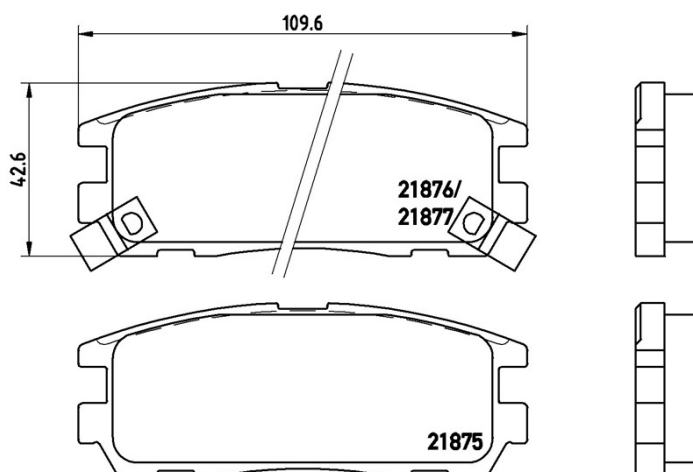

BRAKE PAD

P 59 021

The P 59 021 brake pad is synonymous with reliability

The Brembo brake pad guarantees ultimate safety when braking thanks to the use of more than 100 different compounds, designed according to the type of vehicle and use. Stopping distances reduced to a minimum, maximum driving comfort and silent operation are the most important features of Brembo materials. Brembo brake pads are supplied together with an extensive range of accessories and assembly kits for professional-standard installation.

- ✓ OE-equivalent
- ✓ Brembo quality
- ✓ ECE-R90 certificate
- ✓ Safety
- ✓ Performance
- ✓ Comfort

Technical specifications

EAN code	Axle	Thickness
8020584055526	Rear	16 mm
Width	Height	Braking system
110 mm	43 mm	Sumitomo
Wear indicator	WVA number	
Acoustic	21875,21876,21877	