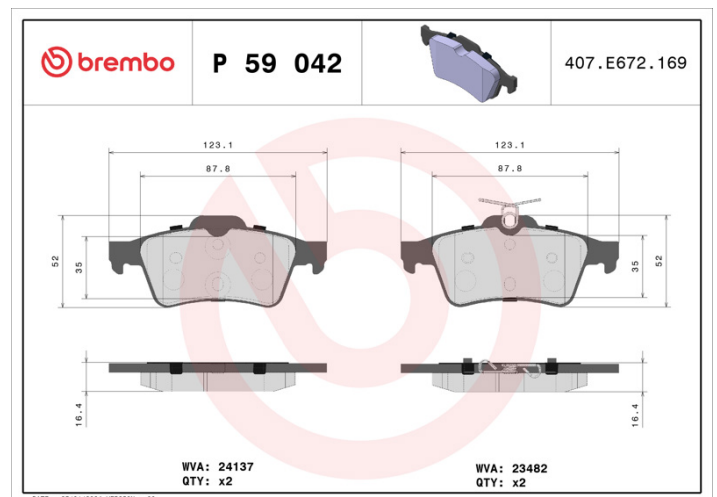

BRAKE PAD

P 59 042

The P 59 042 brake pad is synonymous with reliability

The Brembo brake pad guarantees ultimate safety when braking thanks to the use of more than 100 different compounds, designed according to the type of vehicle and use. Stopping distances reduced to a minimum, maximum driving comfort and silent operation are the most important features of Brembo materials. Brembo brake pads are supplied together with an extensive range of accessories and assembly kits for professional-standard installation.

- ✓ OE-equivalent
- ✓ Brembo quality
- ✓ ECE-R90 certificate
- ✓ Safety
- ✓ Performance
- ✓ Comfort

Technical specifications

EAN code 8020584055731	Axle Rear	Thickness 17 mm
Width 123 mm	Height 52 mm	Braking system Teves
Wear indicator Prepared for wear indicator	WVA number 24137,23482	