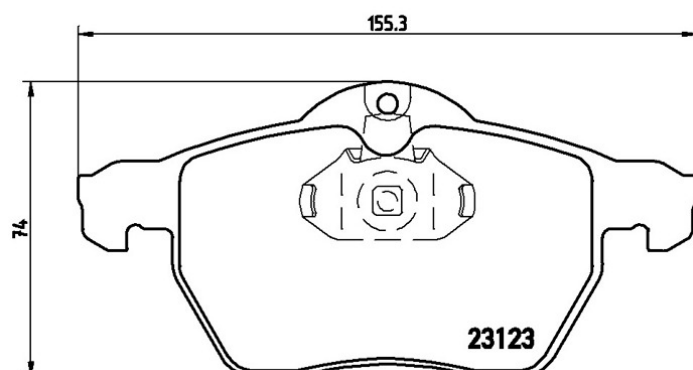

BRAKE PAD

P 59 048

The P 59 048 brake pad is synonymous with reliability

The Brembo brake pad guarantees ultimate safety when braking thanks to the use of more than 100 different compounds, designed according to the type of vehicle and use. Stopping distances reduced to a minimum, maximum driving comfort and silent operation are the most important features of Brembo materials. Brembo brake pads are supplied together with an extensive range of accessories and assembly kits for professional-standard installation.

- ✓ OE-equivalent
- ✓ Brembo quality
- ✓ ECE-R90 certificate
- ✓ Safety
- ✓ Performance
- ✓ Comfort

Technical specifications

EAN code	Axle	Thickness
8020584061527	Front	20 mm
Width	Height	Braking system
155 mm	74 mm	Teves
Wear indicator	WVA number	Accessories
Acoustic	23116,23117,23123	With piston clip