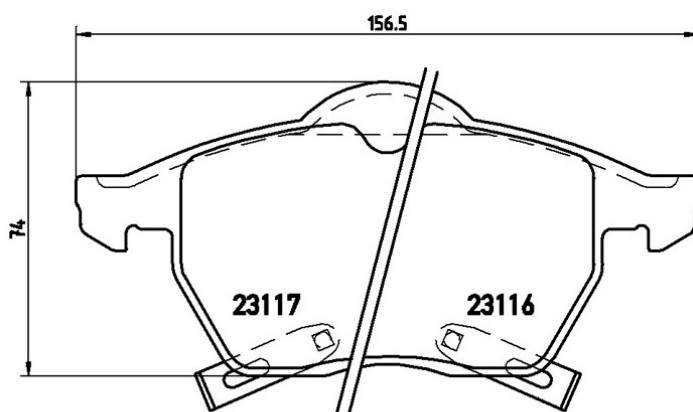

BRAKE PAD

P 59 048

The P 59 048 brake pad is synonymous with reliability

The Brembo brake pad guarantees ultimate safety when braking thanks to the use of more than 100 different compounds, designed according to the type of vehicle and use. Stopping distances reduced to a minimum, maximum driving comfort and silent operation are the most important features of Brembo materials. Brembo brake pads are supplied together with an extensive range of accessories and assembly kits for professional-standard installation.

- ✓ OE-equivalent
- ✓ Brembo quality
- ✓ ECE-R90 certificate
- ✓ Safety
- ✓ Performance
- ✓ Comfort

Technical specifications

EAN code	Axle	Thickness
8020584061527	Front	20 mm
Width	Height	Braking system
155 mm	74 mm	Teves
Wear indicator	WVA number	Accessories
Acoustic	23116,23117,23123	With piston clip