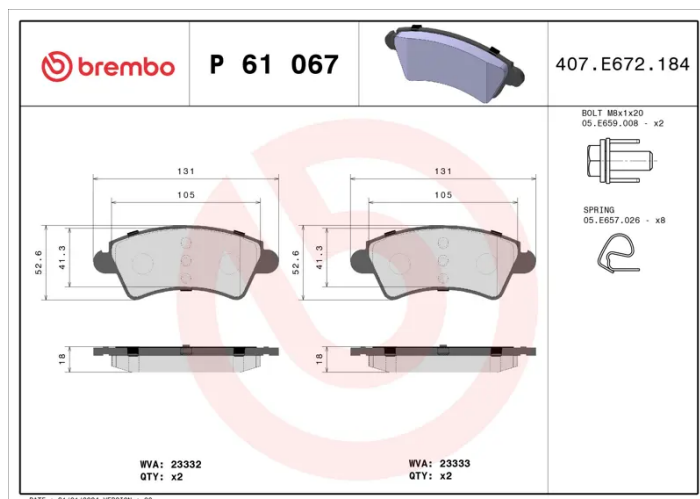

BRAKE PAD

P 61 067

The P 61 067 brake pad is synonymous with reliability

The Brembo brake pad guarantees ultimate safety when braking thanks to the use of more than 100 different compounds, designed according to the type of vehicle and use. Stopping distances reduced to a minimum, maximum driving comfort and silent operation are the most important features of Brembo materials. Brembo brake pads are supplied together with an extensive range of accessories and assembly kits for professional-standard installation.

- ✓ OE-equivalent
- ✓ Brembo quality
- ✓ ECE-R90 certificate
- ✓ Safety
- ✓ Performance
- ✓ Comfort
- ✓ With accessories

Technical specifications

EAN code 8020584056431	Axle Front	Thickness 18 mm
Width 131 mm	Height 53 mm	Braking system Bosch
Wear indicator Without	WVA number 23332,23333	Accessories With accessories With anti-squeal shim With brake caliper bolts