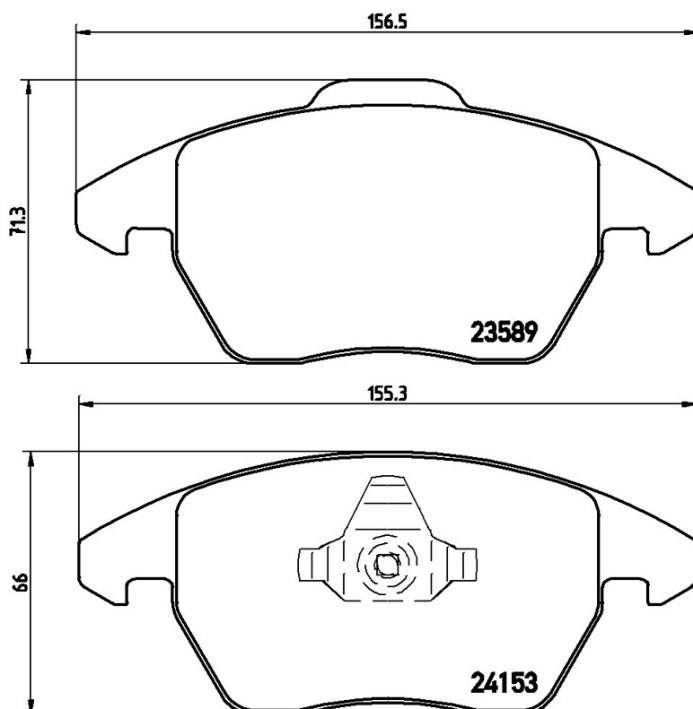

BRAKE PAD XTRA

P 61 076X

The P 61 076X Xtra brake pad is synonymous with reliability

Brembo Xtra brake pads, developed to enhance the advantages of the Xtra and Max discs, are made using the special BRM X L01 compound which consists of more than 30 different components. Compared with the compound used for original-equivalent pads, the new solution assures a higher friction coefficient, which translates to more precise and stable braking, at both high and low temperatures. All this makes for greater driving comfort and improved pedal modularity, without compromising the product's mileage output.

- ✓ OE-equivalent
- ✓ Brembo quality
- ✓ ECE-R90 certificate
- ✓ Safety
- ✓ Performance
- ✓ Sports driving

Technical specifications

EAN code	Axle	Thickness
8020584069127	Front	19 mm
Width	Height	Braking system
157 mm	66 mm	Teves
Wear indicator	WVA number	
Without	24153,23589	