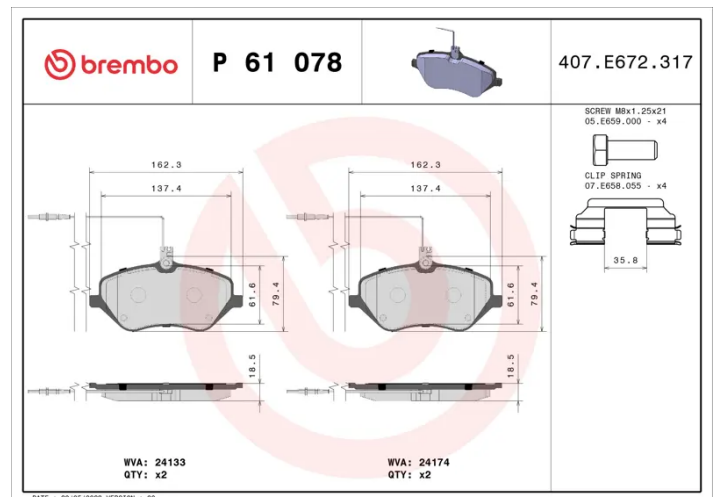

BRAKE PAD

P 61 078

The P 61 078 brake pad is synonymous with reliability

The Brembo brake pad guarantees ultimate safety when braking thanks to the use of more than 100 different compounds, designed according to the type of vehicle and use. Stopping distances reduced to a minimum, maximum driving comfort and silent operation are the most important features of Brembo materials. Brembo brake pads are supplied together with an extensive range of accessories and assembly kits for professional-standard installation.

- ✓ OE-equivalent
- ✓ Brembo quality
- ✓ ECE-R90 certificate
- ✓ Safety
- ✓ Performance
- ✓ Comfort
- ✓ With accessories

Technical specifications

EAN code 8020584056547	Axle Front	Thickness 18 mm
Width 162 mm	Height 79 mm	Braking system Lucas
Wear indicator Electric	WVA number 24133,24174	Accessories With accessories With anti-squeal shim With brake caliper bolts