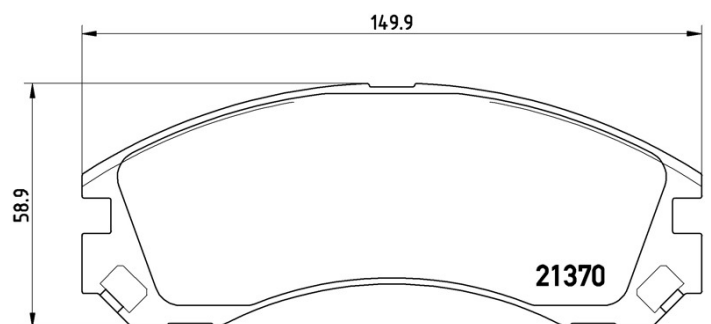

BRAKE PAD

P 61 089

The P 61 089 brake pad is synonymous with reliability

The Brembo brake pad guarantees ultimate safety when braking thanks to the use of more than 100 different compounds, designed according to the type of vehicle and use. Stopping distances reduced to a minimum, maximum driving comfort and silent operation are the most important features of Brembo materials. Brembo brake pads are supplied together with an extensive range of accessories and assembly kits for professional-standard installation.

- ✓ OE-equivalent
- ✓ Brembo quality
- ✓ ECE-R90 certificate
- ✓ Safety
- ✓ Performance
- ✓ Comfort

Technical specifications

EAN code	Axle	Thickness
8020584061671	Front	16 mm
Width	Height	Braking system
150 mm	59 mm	Akebono
Wear indicator	WVA number	
Acoustic	21370	