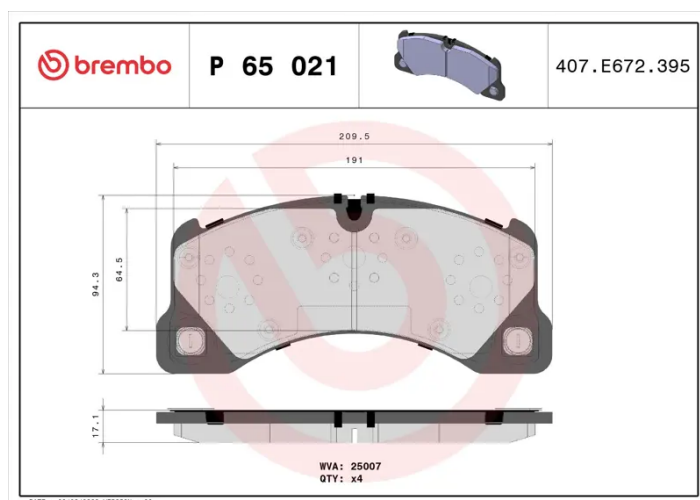

- ✓ OE-equivalent
- ✓ Brembo quality
- ✓ ECE-R90 certificate
- ✓ Safety
- ✓ Performance
- ✓ Comfort

Technical specifications

EAN code 8020584103593	Axle Front	Thickness 17 mm
Width 210 mm	Height 94 mm	Braking system Brembo
Wear indicator Prepared for wear indicator	WVA number 25007	Accessories With anti-squeal shim