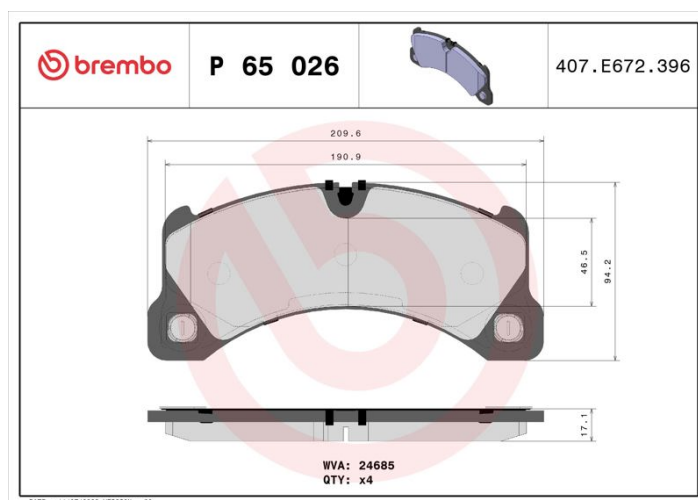

BRAKE PAD

P 65 026

The P 65 026 brake pad is synonymous with reliability

The Brembo brake pad guarantees ultimate safety when braking thanks to the use of more than 100 different compounds, designed according to the type of vehicle and use. Stopping distances reduced to a minimum, maximum driving comfort and silent operation are the most important features of Brembo materials. Brembo brake pads are supplied together with an extensive range of accessories and assembly kits for professional-standard installation.

- ✓ OE-equivalent
- ✓ Brembo quality
- ✓ ECE-R90 certificate
- ✓ Safety
- ✓ Performance
- ✓ Comfort

Technical specifications

EAN code 8020584103647	Axle Front	Thickness 17 mm
Width 210 mm	Height 94 mm	Braking system Brembo
Wear indicator Prepared for wear indicator	WVA number 24685	