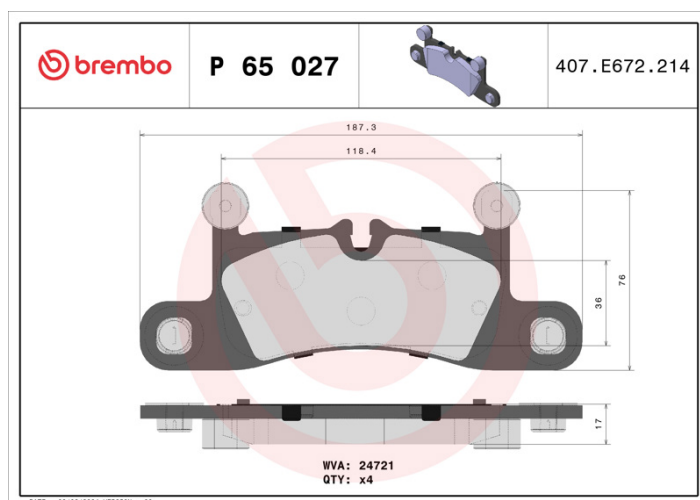

### Technical specifications

EAN code <b>8020584103654</b>	Axle <b>Rear</b>	Thickness <b>17 mm</b>
Width <b>188 mm</b>	Height <b>80 mm</b>	Braking system <b>Brembo</b>
Wear indicator <b>Prepared for wear indicator</b>	WVA number <b>24721</b>	Accessories <b>With counterweights</b>