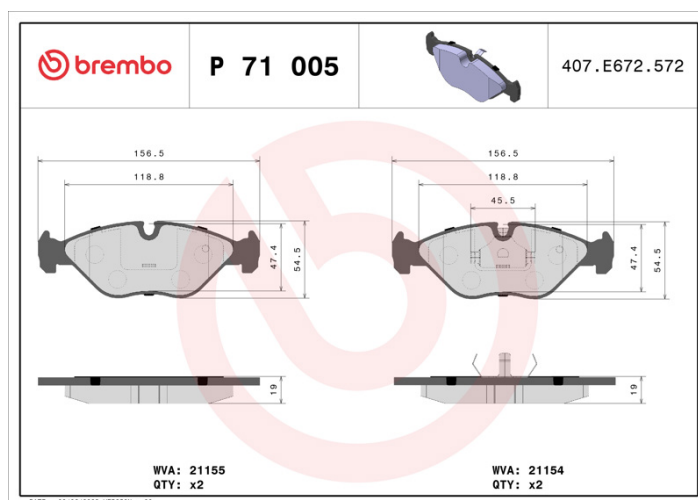

BRAKE PAD

P 71 005

The P 71 005 brake pad is synonymous with reliability

The Brembo brake pad guarantees ultimate safety when braking thanks to the use of more than 100 different compounds, designed according to the type of vehicle and use. Stopping distances reduced to a minimum, maximum driving comfort and silent operation are the most important features of Brembo materials. Brembo brake pads are supplied together with an extensive range of accessories and assembly kits for professional-standard installation.

- ✓ OE-equivalent
- ✓ Brembo quality
- ✓ ECE-R90 certificate
- ✓ Safety
- ✓ Performance
- ✓ Comfort

Technical specifications

EAN code 8020584057070	Axle Front	Thickness 20 mm
Width 156 mm	Height 55 mm	Braking system Teves
Wear indicator Prepared for wear indicator	WVA number 21154,21155	Accessories With piston clip