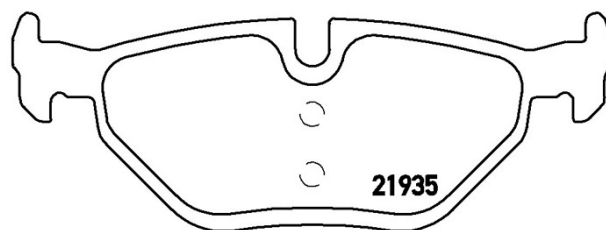

BRAKE PAD

P 71 006

The P 71 006 brake pad is synonymous with reliability

The Brembo brake pad guarantees ultimate safety when braking thanks to the use of more than 100 different compounds, designed according to the type of vehicle and use. Stopping distances reduced to a minimum, maximum driving comfort and silent operation are the most important features of Brembo materials. Brembo brake pads are supplied together with an extensive range of accessories and assembly kits for professional-standard installation.

- ✓ OE-equivalent
- ✓ Brembo quality
- ✓ ECE-R90 certificate
- ✓ Safety
- ✓ Performance
- ✓ Comfort

Technical specifications

EAN code	Axle	Thickness
8020584062012	Rear	16 mm
Width	Height	Braking system
123 mm	45 mm	Teves
Wear indicator	WVA number	Accessories
Prepared for wear indicator	21934,21935	With piston clip