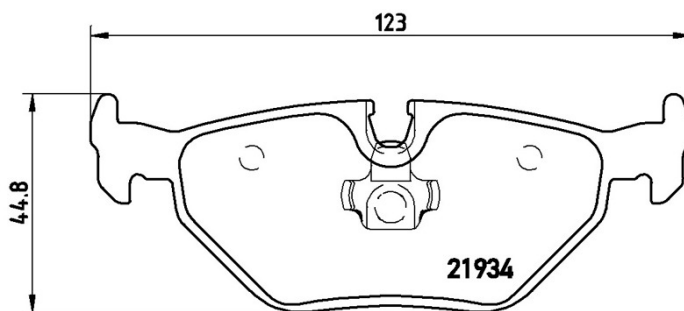

BRAKE PAD

P 71 006

The P 71 006 brake pad is synonymous with reliability

The Brembo brake pad guarantees ultimate safety when braking thanks to the use of more than 100 different compounds, designed according to the type of vehicle and use. Stopping distances reduced to a minimum, maximum driving comfort and silent operation are the most important features of Brembo materials. Brembo brake pads are supplied together with an extensive range of accessories and assembly kits for professional-standard installation.

- ✓ OE-equivalent
- ✓ Brembo quality
- ✓ ECE-R90 certificate
- ✓ Safety
- ✓ Performance
- ✓ Comfort

Technical specifications

EAN code	Axle	Thickness
8020584062012	Rear	16 mm
Width	Height	Braking system
123 mm	45 mm	Teves
Wear indicator	WVA number	Accessories
Prepared for wear indicator	21934,21935	With piston clip