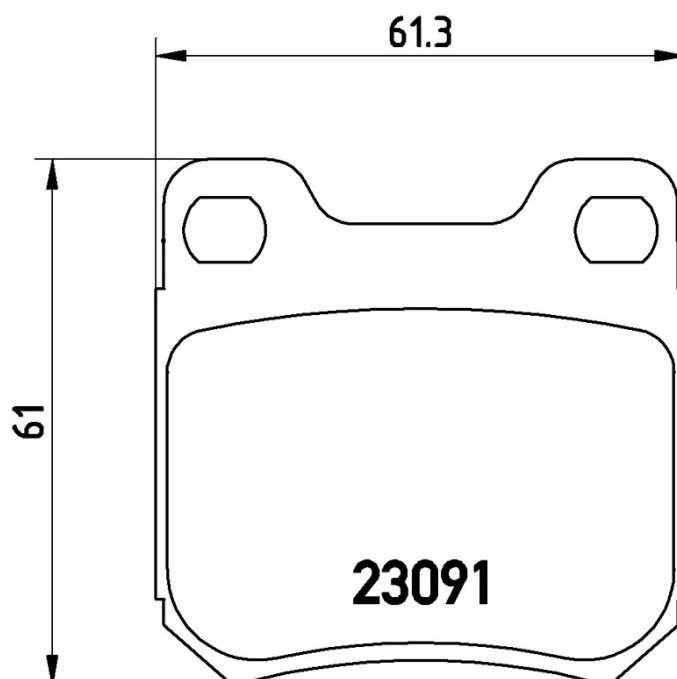

BRAKE PAD

P 71 008

The P 71 008 brake pad is synonymous with reliability

The Brembo brake pad guarantees ultimate safety when braking thanks to the use of more than 100 different compounds, designed according to the type of vehicle and use. Stopping distances reduced to a minimum, maximum driving comfort and silent operation are the most important features of Brembo materials. Brembo brake pads are supplied together with an extensive range of accessories and assembly kits for professional-standard installation.

- ✓ OE-equivalent
- ✓ Brembo quality
- ✓ ECE-R90 certificate
- ✓ Safety
- ✓ Performance
- ✓ Comfort
- ✓ With accessories

Technical specifications

EAN code	Axle	Thickness
8020584062036	Rear	15 mm
Width	Height	Braking system
61 mm	61 mm	Teves
Wear indicator	WVA number	Accessories
Without	23091	With accessories