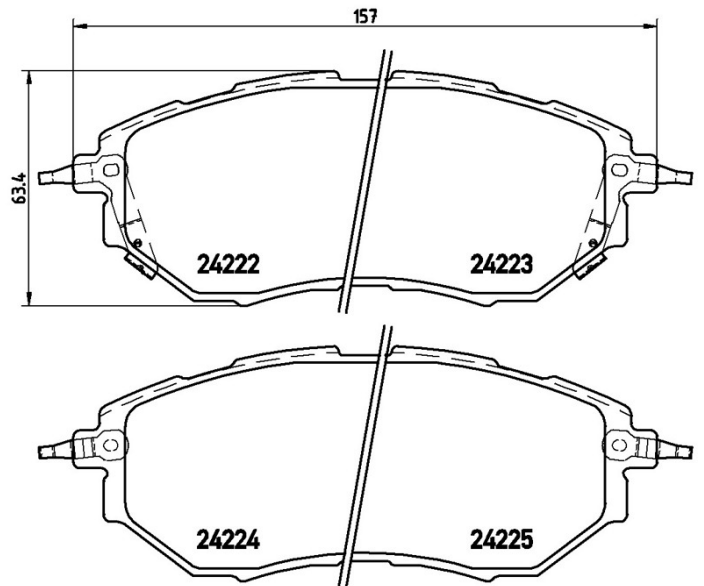

BRAKE PAD XTRA P 78 017X

The P 78 017X Xtra brake pad is synonymous with reliability

Brembo Xtra brake pads, developed to enhance the advantages of the Xtra and Max discs, are made using the special BRM X L01 compound which consists of more than 30 different components. Compared with the compound used for original-equivalent pads, the new solution assures a higher friction coefficient, which translates to more precise and stable braking, at both high and low temperatures. All this makes for greater driving comfort and improved pedal modularity, without compromising the product's mileage output.

- ✓ OE-equivalent
- ✓ Brembo quality
- ✓ ECE-R90 certificate
- ✓ Safety
- ✓ Performance
- ✓ Sports driving

Technical specifications

EAN code	Axle	Thickness
8020584069226	Front	18 mm
Width	Height	Braking system
157 mm	63 mm	Akebono
Wear indicator	WVA number	
Acoustic	24224,24225,24222,24223	