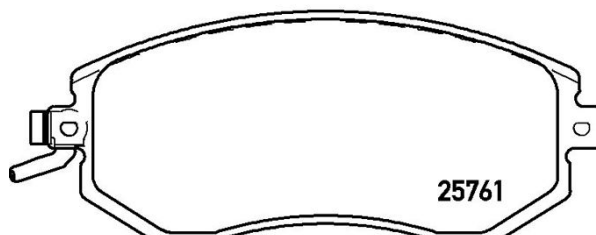

BRAKE PAD

P 78 021

The P 78 021 brake pad is synonymous with reliability

The Brembo brake pad guarantees ultimate safety when braking thanks to the use of more than 100 different compounds, designed according to the type of vehicle and use. Stopping distances reduced to a minimum, maximum driving comfort and silent operation are the most important features of Brembo materials. Brembo brake pads are supplied together with an extensive range of accessories and assembly kits for professional-standard installation.

- ✓ OE-equivalent
- ✓ Brembo quality
- ✓ ECE-R90 certificate
- ✓ Safety
- ✓ Performance
- ✓ Comfort
- ✓ With accessories

Technical specifications

EAN code 8020584111598	Axle Front	Thickness 17 mm
Width 137 mm	Height 57 mm	Braking system Tokico
Wear indicator Acoustic	WVA number 25761,25760	Accessories With accessories