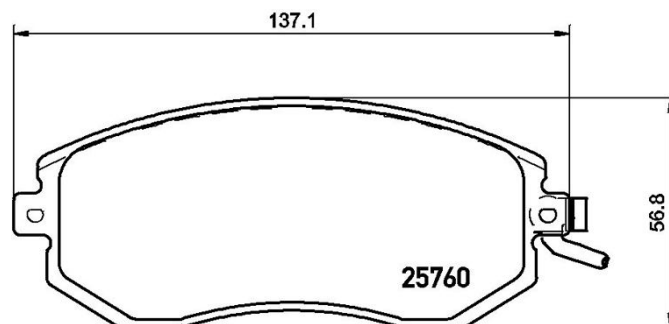

BRAKE PAD

P 78 021

The P 78 021 brake pad is synonymous with reliability

The Brembo brake pad guarantees ultimate safety when braking thanks to the use of more than 100 different compounds, designed according to the type of vehicle and use. Stopping distances reduced to a minimum, maximum driving comfort and silent operation are the most important features of Brembo materials. Brembo brake pads are supplied together with an extensive range of accessories and assembly kits for professional-standard installation.

- ✓ OE-equivalent
- ✓ Brembo quality
- ✓ ECE-R90 certificate
- ✓ Safety
- ✓ Performance
- ✓ Comfort
- ✓ With accessories

Technical specifications

EAN code 8020584111598	Axle Front	Thickness 17 mm
Width 137 mm	Height 57 mm	Braking system Tokico
Wear indicator Acoustic	WVA number 25761,25760	Accessories With accessories