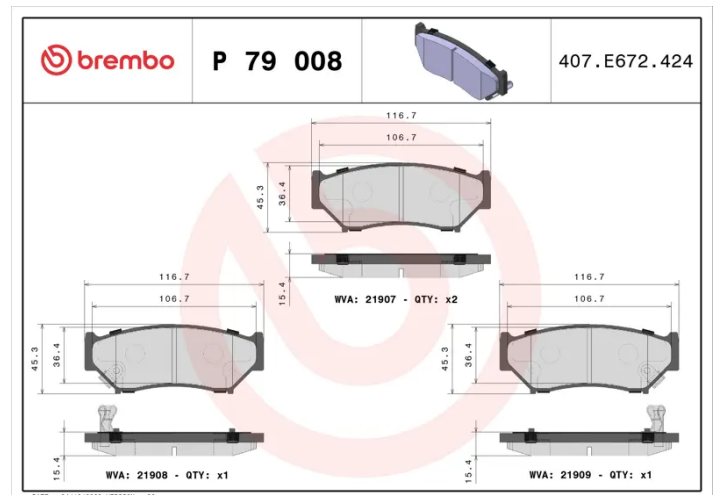

BRAKE PAD

P 79 008

The P 79 008 brake pad is synonymous with reliability

The Brembo brake pad guarantees ultimate safety when braking thanks to the use of more than 100 different compounds, designed according to the type of vehicle and use. Stopping distances reduced to a minimum, maximum driving comfort and silent operation are the most important features of Brembo materials. Brembo brake pads are supplied together with an extensive range of accessories and assembly kits for professional-standard installation.

- ✓ OE-equivalent
- ✓ Brembo quality
- ✓ ECE-R90 certificate
- ✓ Safety
- ✓ Performance
- ✓ Comfort

Technical specifications

EAN code 8020584057285	Axle Front	Thickness 15 mm
Width 117 mm	Height 46 mm	Braking system Akebono
Wear indicator Acoustic	WVA number 21909,21907,21908	Accessories With anti-squeal shim