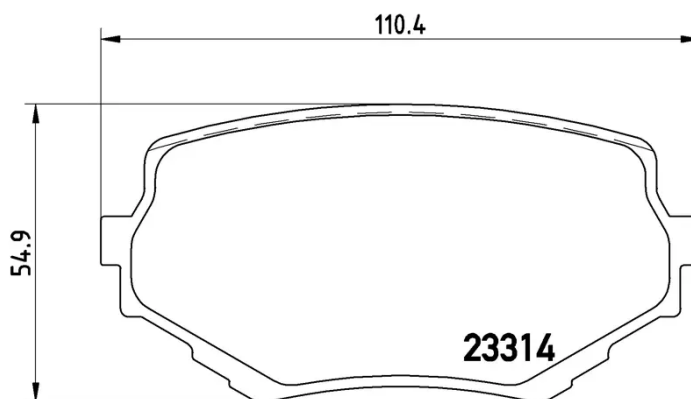

BRAKE PAD

P 79 009

The P 79 009 brake pad is synonymous with reliability

The Brembo brake pad guarantees ultimate safety when braking thanks to the use of more than 100 different compounds, designed according to the type of vehicle and use. Stopping distances reduced to a minimum, maximum driving comfort and silent operation are the most important features of Brembo materials. Brembo brake pads are supplied together with an extensive range of accessories and assembly kits for professional-standard installation.

- ✓ OE-equivalent
- ✓ Brembo quality
- ✓ ECE-R90 certificate
- ✓ Safety
- ✓ Performance
- ✓ Comfort
- ✓ With accessories

Technical specifications

EAN code	Axle	Thickness
8020584057292	Front	15 mm
Width	Height	Braking system
110 mm	55 mm	Sumitomo
Wear indicator	WVA number	Accessories
Acoustic	23314	With accessories With anti-squeal shim With piston clip