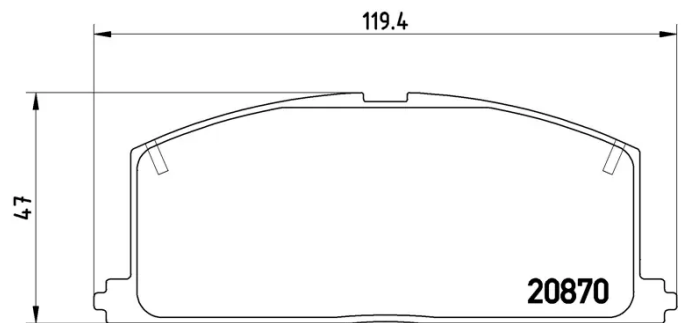

- ✓ OE-equivalent
- ✓ Brembo quality
- ✓ ECE-R90 certificate
- ✓ Safety
- ✓ Performance
- ✓ Comfort

Technical specifications

EAN code	Axle	Thickness
8020584057469	Front	15 mm
Width	Height	Braking system
119 mm	47 mm	Akebono
Wear indicator	WVA number	Accessories
Prepared for wear indicator	20870	With anti-squeal shim