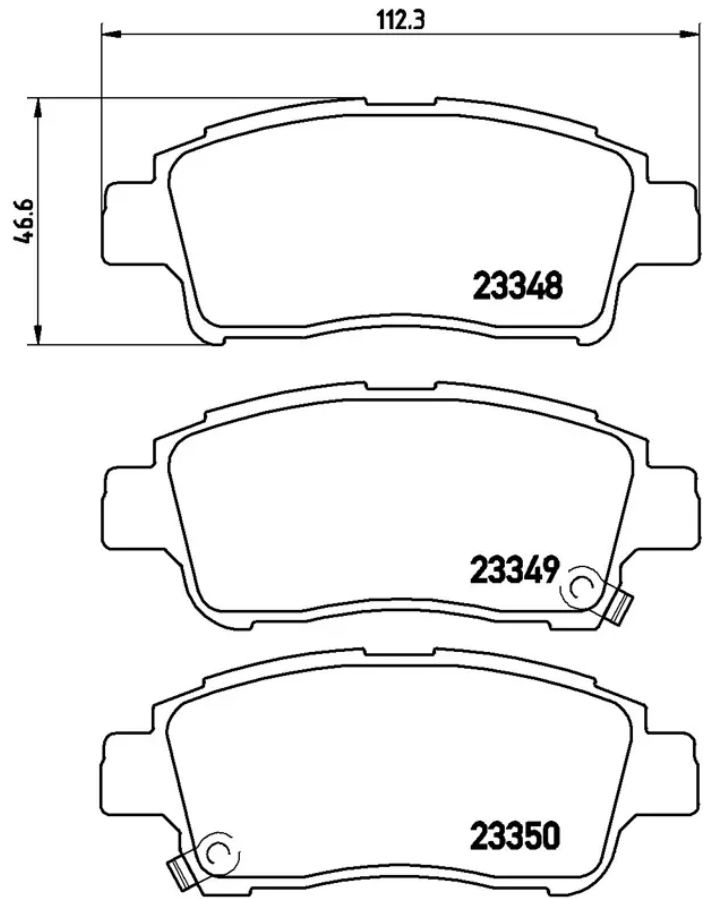

BRAKE PAD

P 83 050

The P 83 050 brake pad is synonymous with reliability

The Brembo brake pad guarantees ultimate safety when braking thanks to the use of more than 100 different compounds, designed according to the type of vehicle and use. Stopping distances reduced to a minimum, maximum driving comfort and silent operation are the most important features of Brembo materials. Brembo brake pads are supplied together with an extensive range of accessories and assembly kits for professional-standard installation.

- ✓ OE-equivalent
- ✓ Brembo quality
- ✓ ECE-R90 certificate
- ✓ Safety
- ✓ Performance
- ✓ Comfort

Technical specifications

EAN code	Axle	Thickness
8020584057858	Front	17 mm
Width	Height	Braking system
112 mm	47 mm	Akebono
Wear indicator	WVA number	Accessories
Acoustic	23349,23348,23350	With anti-squeal shim