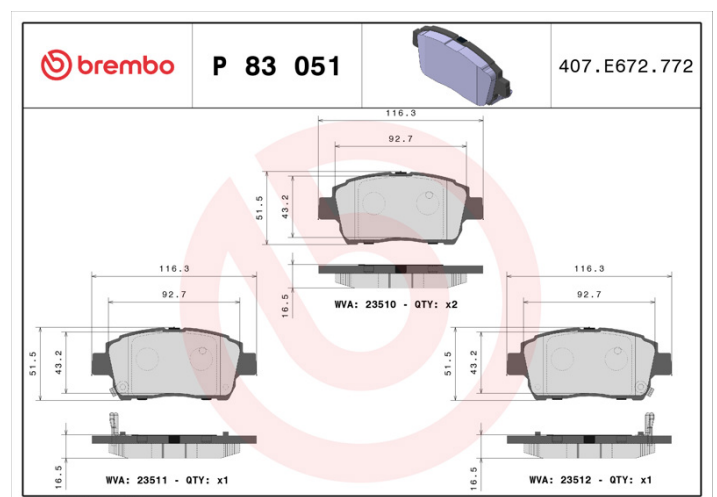

BRAKE PAD

P 83 051

The P 83 051 brake pad is synonymous with reliability

The Brembo brake pad guarantees ultimate safety when braking thanks to the use of more than 100 different compounds, designed according to the type of vehicle and use. Stopping distances reduced to a minimum, maximum driving comfort and silent operation are the most important features of Brembo materials. Brembo brake pads are supplied together with an extensive range of accessories and assembly kits for professional-standard installation.

- ✓ OE-equivalent
- ✓ Brembo quality
- ✓ ECE-R90 certificate
- ✓ Safety
- ✓ Performance
- ✓ Comfort

Technical specifications

EAN code	Axle	Thickness
8020584057865	Front	16 mm
Width	Height	Braking system
116 mm	51 mm	Akebono
Wear indicator	WVA number	
Acoustic	23510,23512,23511	