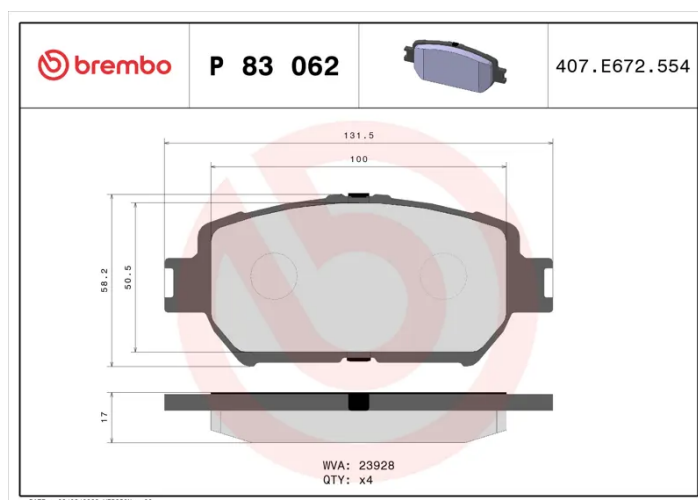

### Technical specifications

EAN code <b>8020584057971</b>	Axle <b>Front</b>	Thickness <b>17 mm</b>
Width <b>132 mm</b>	Height <b>58 mm</b>	Braking system <b>Akebono</b>
Wear indicator <b>Without</b>	WVA number <b>23928</b>	Accessories <b>With anti-squeal shim</b>