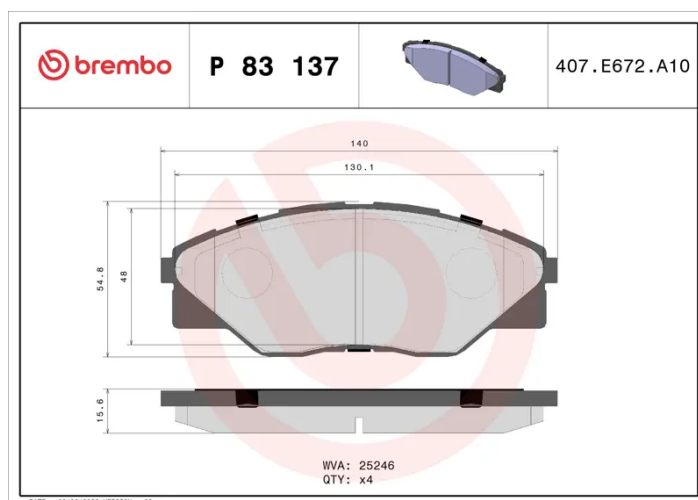

BRAKE PAD

P 83 137

The P 83 137 brake pad is synonymous with reliability

The Brembo brake pad guarantees ultimate safety when braking thanks to the use of more than 100 different compounds, designed according to the type of vehicle and use. Stopping distances reduced to a minimum, maximum driving comfort and silent operation are the most important features of Brembo materials. Brembo brake pads are supplied together with an extensive range of accessories and assembly kits for professional-standard installation.

- ✓ OE-equivalent
- ✓ Brembo quality
- ✓ ECE-R90 certificate
- ✓ Safety
- ✓ Performance
- ✓ Comfort

Technical specifications

EAN code 8020584103838	Axle Front	Thickness 16 mm
Width 140 mm	Height 55 mm	Braking system Advics
Wear indicator Without	WVA number 25246	Accessories With anti-squeal shim