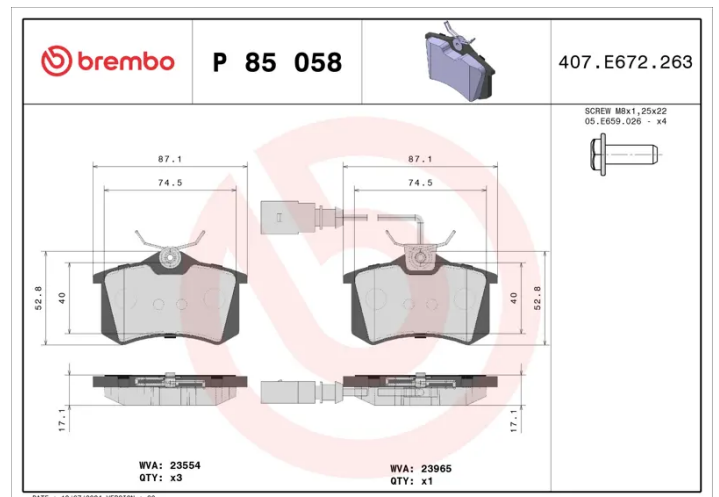

BRAKE PAD

P 85 058

The P 85 058 brake pad is synonymous with reliability

The Brembo brake pad guarantees ultimate safety when braking thanks to the use of more than 100 different compounds, designed according to the type of vehicle and use. Stopping distances reduced to a minimum, maximum driving comfort and silent operation are the most important features of Brembo materials. Brembo brake pads are supplied together with an extensive range of accessories and assembly kits for professional-standard installation.

- ✓ OE-equivalent
- ✓ Brembo quality
- ✓ ECE-R90 certificate
- ✓ Safety
- ✓ Performance
- ✓ Comfort
- ✓ With accessories

Technical specifications

EAN code 8020584058619	Axle Rear	Thickness 17 mm
Width 87 mm	Height 53 mm	Braking system Lucas
Wear indicator Electric	WVA number 23965,20961,23554	Accessories With accessories With brake caliper bolts With anti-squeal shim