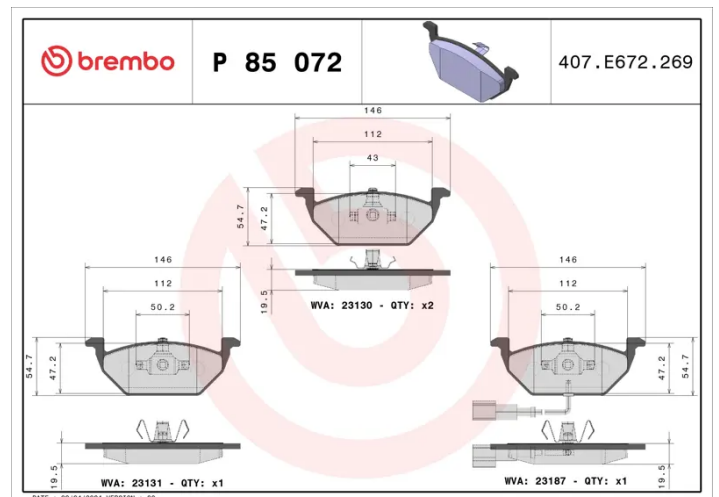

BRAKE PAD

P 85 072

The P 85 072 brake pad is synonymous with reliability

The Brembo brake pad guarantees ultimate safety when braking thanks to the use of more than 100 different compounds, designed according to the type of vehicle and use. Stopping distances reduced to a minimum, maximum driving comfort and silent operation are the most important features of Brembo materials. Brembo brake pads are supplied together with an extensive range of accessories and assembly kits for professional-standard installation.

- ✓ OE-equivalent
- ✓ Brembo quality
- ✓ ECE-R90 certificate
- ✓ Safety
- ✓ Performance
- ✓ Comfort
- ✓ With accessories

Technical specifications

EAN code 8020584058756	Axle Front	Thickness 20 mm
Width 146 mm	Height 55 mm	Braking system Teves
Wear indicator Electric	WVA number 23130,23131,23187	Accessories With accessories With anti-squeal shim With piston clip